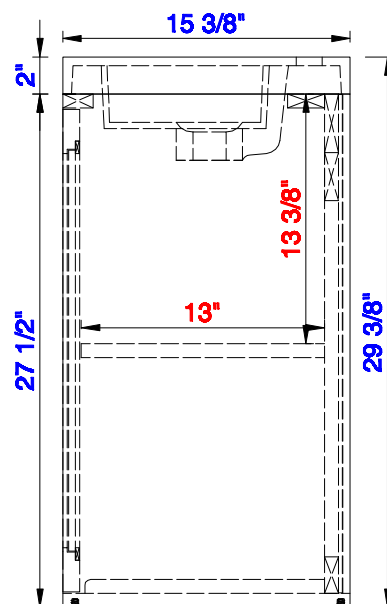

Version:202004

19 5/8"

Item Number:
E303-V20-GW
E303-V20-MG
E303-V20-WW

JAMES MARTIN

VANITIES™

Chianti 19 5/8" Cabinet
Diagrams with Dimensions
page 02 of 03

NOTE ONE: Countertop with integrated sink is shown on this cabinet.

Version:202004

19 5/8"

Item Number:
E303-V20-GW
E303-V20-MG
E303-V20-WW

JAMES MARTIN

VANITIES™

Chianti 19 5/8" Cabinet
Diagrams with Dimensions
page 03 of 03

NOTE ONE: Countertop with integrated sink is shown on this cabinet
NOTE TWO: This vanity does not have a Backsplash.

Version:202004

500mm

Item Number:
E303-V20-GW
E303-V20-MG
E303-V20-WW

JAMES MARTIN

VANITIES™

Chianti 500mm Cabinet
Diagrams with Dimensions
page 01 of 03

NOTE ONE: Countertop with integrated sink is shown on this cabinet
NOTE TWO: This vanity does not have a Backsplash.

Version:202004

500mm

Item Number:
E303-V20-GW
E303-V20-MG
E303-V20-WW

JAMES MARTIN

VANITIES™

Chianti 500mm Cabinet
Diagrams with Dimensions
page 02 of 03

NOTE ONE: Countertop with integrated sink is shown on this cabinet.