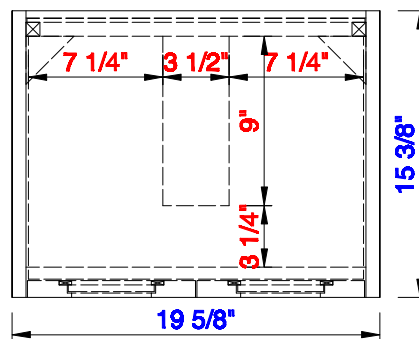

Version:202004

19 5/8"

Item Number:
E303-V20-GW
E303-V20-MG
E303-V20-WW

JAMES MARTIN

VANITIES™

Chianti 19 5/8" Cabinet
Diagrams with Dimensions
page 02 of 03

NOTE ONE: Countertop with integrated sink is shown on this cabinet.

Version:202004

19 5/8"

Item Number:
E303-V20-GW
E303-V20-MG
E303-V20-WW

JAMES MARTIN

VANITIES™

Chianti 19 5/8" Cabinet
Diagrams with Dimensions
page 03 of 03

NOTE ONE: Countertop with integrated sink is shown on this cabinet
NOTE TWO: This vanity does not have a Backsplash.

Version:202004

500mm

Item Number:
E303-V20-GW
E303-V20-MG
E303-V20-WW

JAMES MARTIN

VANITIES™

Chianti 500mm Cabinet
Diagrams with Dimensions
page 01 of 03

NOTE ONE: Countertop with integrated sink is shown on this cabinet
NOTE TWO: This vanity does not have a Backsplash.

Version:202004

500mm

Item Number:
E303-V20-GW
E303-V20-MG
E303-V20-WW

JAMES MARTIN

VANITIES™

Chianti 500mm Cabinet
Diagrams with Dimensions
page 02 of 03

NOTE ONE: Countertop with integrated sink is shown on this cabinet.