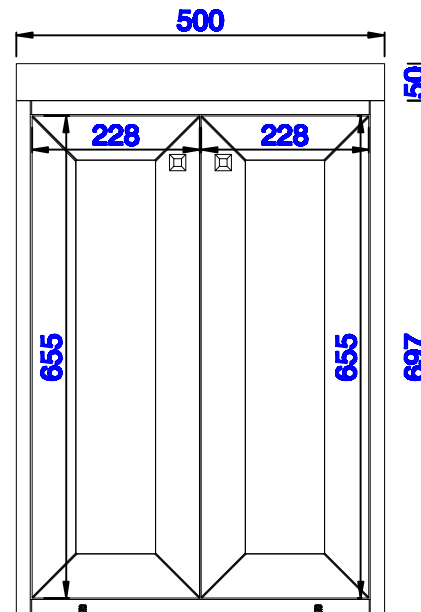

Version:202004

19 5/8"

Item Number:
E303-V20-GW
E303-V20-MG
E303-V20-WW

JAMES MARTIN

VANITIES™

Chianti 19 5/8" Cabinet
Diagrams with Dimensions
page 03 of 03

NOTE ONE: Countertop with integrated sink is shown on this cabinet
NOTE TWO: This vanity does not have a Backsplash.

Version:202004

500mm

Item Number:
E303-V20-GW
E303-V20-MG
E303-V20-WW

JAMES MARTIN

VANITIES™

Chianti 500mm Cabinet
Diagrams with Dimensions
page 01 of 03

NOTE ONE: Countertop with integrated sink is shown on this cabinet
NOTE TWO: This vanity does not have a Backsplash.

Version:202004

500mm

Item Number:
E303-V20-GW
E303-V20-MG
E303-V20-WW

JAMES MARTIN

VANITIES™

Chianti 500mm Cabinet
Diagrams with Dimensions
page 02 of 03

NOTE ONE: Countertop with integrated sink is shown on this cabinet.

Version:202004

500mm

Item Number:
E303-V20-GW
E303-V20-MG
E303-V20-WW

JAMES MARTIN

VANITIES™

Chianti 500mm Cabinet
Diagrams with Dimensions
page 03 of 03

NOTE ONE: Countertop with integrated sink is shown on this cabinet
NOTE TWO: This vanity does not have a Backsplash.