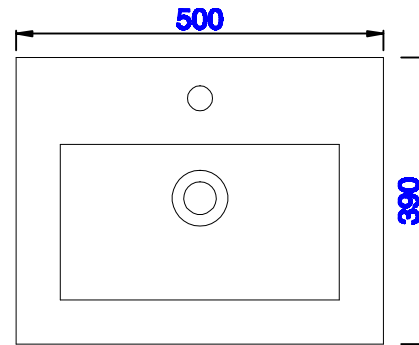

Version:202004

19 5/8"

Item Number:
E303-V20-GW
E303-V20-MG
E303-V20-WW

JAMES MARTIN

VANITIES™

Chianti 19 5/8" Cabinet
Diagrams with Dimensions
page 03 of 03

NOTE ONE: Countertop with integrated sink is shown on this cabinet
NOTE TWO: This vanity does not have a Backsplash.

Version:202004

500mm

Item Number:
E303-V20-GW
E303-V20-MG
E303-V20-WW

JAMES MARTIN

VANITIES™

Chianti 500mm Cabinet
Diagrams with Dimensions
page 01 of 03

NOTE ONE: Countertop with integrated sink is shown on this cabinet
NOTE TWO: This vanity does not have a Backsplash.

Version:202004

500mm

Item Number:
E303-V20-GW
E303-V20-MG
E303-V20-WW

JAMES MARTIN

VANITIES™

Chianti 500mm Cabinet
Diagrams with Dimensions
page 02 of 03

NOTE ONE: Countertop with integrated sink is shown on this cabinet.

Version:202004

500mm

Item Number:
E303-V20-GW
E303-V20-MG
E303-V20-WW

JAMES MARTIN

VANITIES™

Chianti 500mm Cabinet
Diagrams with Dimensions
page 03 of 03

NOTE ONE: Countertop with integrated sink is shown on this cabinet
NOTE TWO: This vanity does not have a Backsplash.