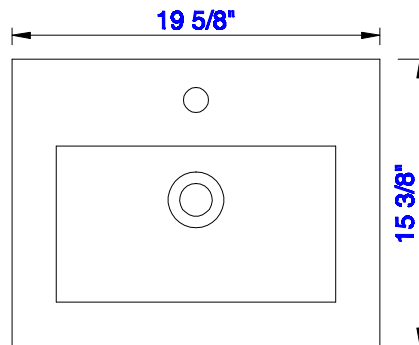

19 5/8"

Item Number:
E303-V20-GW
E303-V20-MG
E303-V20-WW

JAMES MARTIN

VANITIES™

Chianti 19 5/8" Cabinet
Diagrams with Dimensions
page 01 of 03

NOTE ONE: Countertop with integrated sink is shown on this cabinet
NOTE TWO: This vanity does not have a Backsplash.

Version:202004

19 5/8"

Item Number:
E303-V20-GW
E303-V20-MG
E303-V20-WW

JAMES MARTIN

VANITIES™

Chianti 19 5/8" Cabinet
Diagrams with Dimensions
page 02 of 03

NOTE ONE: Countertop with integrated sink is shown on this cabinet.

Version:202004

19 5/8"

Item Number:
E303-V20-GW
E303-V20-MG
E303-V20-WW

JAMES MARTIN

VANITIES™

Chianti 19 5/8" Cabinet
Diagrams with Dimensions
page 03 of 03

NOTE ONE: Countertop with integrated sink is shown on this cabinet
NOTE TWO: This vanity does not have a Backsplash.

Version:202004

500mm

Item Number:
E303-V20-GW
E303-V20-MG
E303-V20-WW

JAMES MARTIN

VANITIES™

Chianti 500mm Cabinet
Diagrams with Dimensions
page 01 of 03

NOTE ONE: Countertop with integrated sink is shown on this cabinet
NOTE TWO: This vanity does not have a Backsplash.