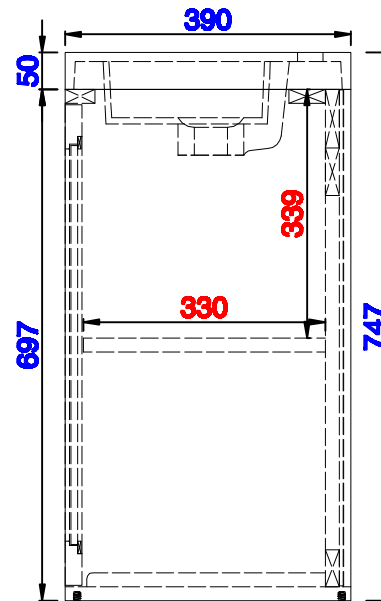

Version:202004

19 5/8"

Item Number:
E303-V20-GW
E303-V20-MG
E303-V20-WW

JAMES MARTIN

VANITIES™

Chianti 19 5/8" Cabinet
Diagrams with Dimensions
page 03 of 03

NOTE ONE: Countertop with integrated sink is shown on this cabinet
NOTE TWO: This vanity does not have a Backsplash.

Version:202004

500mm

Item Number:
E303-V20-GW
E303-V20-MG
E303-V20-WW

JAMES MARTIN

VANITIES™

Chianti 500mm Cabinet
Diagrams with Dimensions
page 01 of 03

NOTE ONE: Countertop with integrated sink is shown on this cabinet
NOTE TWO: This vanity does not have a Backsplash.

Version:202004

500mm

Item Number:
E303-V20-GW
E303-V20-MG
E303-V20-WW

JAMES MARTIN

VANITIES™

Chianti 500mm Cabinet
Diagrams with Dimensions
page 02 of 03

NOTE ONE: Countertop with integrated sink is shown on this cabinet.

Version:202004

500mm

Item Number:
E303-V20-GW
E303-V20-MG
E303-V20-WW

JAMES MARTIN

VANITIES™

Chianti 500mm Cabinet
Diagrams with Dimensions
page 03 of 03

NOTE ONE: Countertop with integrated sink is shown on this cabinet
NOTE TWO: This vanity does not have a Backsplash.