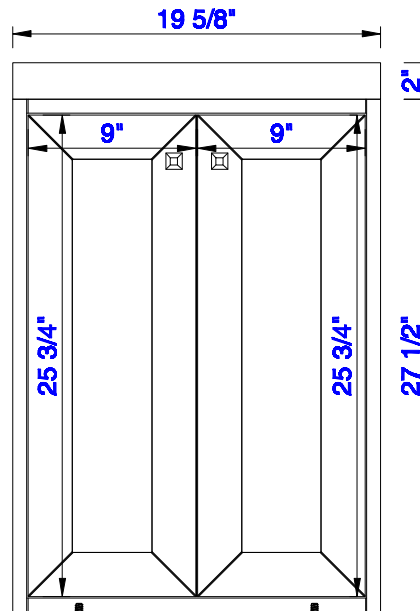

19 5/8"

Item Number:
E303-V20-GW
E303-V20-MG
E303-V20-WW

JAMES MARTIN

VANITIES™

Chianti 19 5/8" Cabinet
Diagrams with Dimensions
page 01 of 03

NOTE ONE: Countertop with integrated sink is shown on this cabinet
NOTE TWO: This vanity does not have a Backsplash.

Version:202004

19 5/8"

Item Number:
E303-V20-GW
E303-V20-MG
E303-V20-WW

JAMES MARTIN

VANITIES™

Chianti 19 5/8" Cabinet
Diagrams with Dimensions
page 02 of 03

NOTE ONE: Countertop with integrated sink is shown on this cabinet.

Version:202004

19 5/8"

Item Number:
E303-V20-GW
E303-V20-MG
E303-V20-WW

JAMES MARTIN

VANITIES™

Chianti 19 5/8" Cabinet
Diagrams with Dimensions
page 03 of 03

NOTE ONE: Countertop with integrated sink is shown on this cabinet
NOTE TWO: This vanity does not have a Backsplash.

Version:202004

500mm

Item Number:
E303-V20-GW
E303-V20-MG
E303-V20-WW

JAMES MARTIN

VANITIES™

Chianti 500mm Cabinet
Diagrams with Dimensions
page 01 of 03

NOTE ONE: Countertop with integrated sink is shown on this cabinet
NOTE TWO: This vanity does not have a Backsplash.