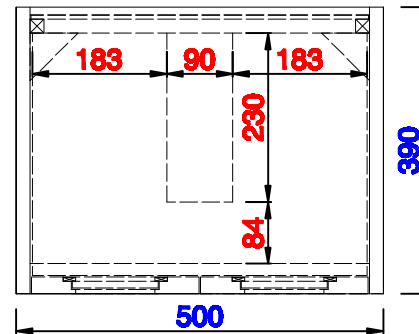

Version:202004

19 5/8"

Item Number:
E303-V20-GW
E303-V20-MG
E303-V20-WW

JAMES MARTIN

VANITIES™

Chianti 19 5/8" Cabinet
Diagrams with Dimensions
page 03 of 03

NOTE ONE: Countertop with integrated sink is shown on this cabinet
NOTE TWO: This vanity does not have a Backsplash.

Version:202004

500mm

Item Number:
E303-V20-GW
E303-V20-MG
E303-V20-WW

JAMES MARTIN

VANITIES™

Chianti 500mm Cabinet
Diagrams with Dimensions
page 01 of 03

NOTE ONE: Countertop with integrated sink is shown on this cabinet
NOTE TWO: This vanity does not have a Backsplash.

Version:202004

500mm

Item Number:
E303-V20-GW
E303-V20-MG
E303-V20-WW

JAMES MARTIN

VANITIES™

Chianti 500mm Cabinet
Diagrams with Dimensions
page 02 of 03

NOTE ONE: Countertop with integrated sink is shown on this cabinet.

Version:202004

500mm

Item Number:
E303-V20-GW
E303-V20-MG
E303-V20-WW

JAMES MARTIN

VANITIES™

Chianti 500mm Cabinet
Diagrams with Dimensions
page 03 of 03

NOTE ONE: Countertop with integrated sink is shown on this cabinet
NOTE TWO: This vanity does not have a Backsplash.