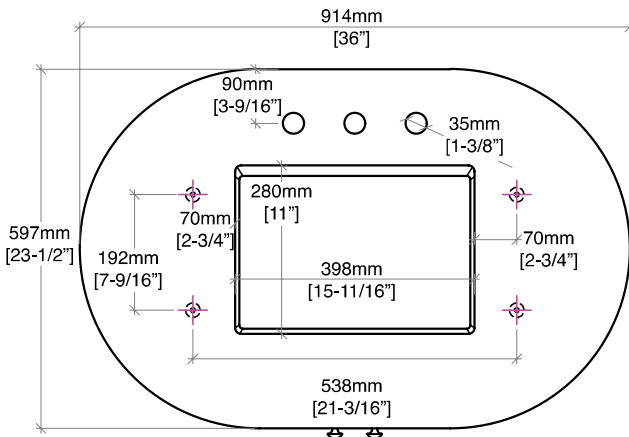

36" Bellamy Single Vanity

D300-V36-RSO

Features

Solids: Oak
Veneers: Oak, random flat cut
Panels: Marine MDF
Base: Powder Coated Steel, Matte Black finish
Top: 18mm Carrara Marble with plywood support
Shelf: One, adjustable
Porcelain Sink with overflow
Installation Type: Free Standing
Number of Doors: 2
Number of Drawers: 0
Assembly Required: Yes – sink installation
Hardware Finish: Matte Black
Number of Basins: 1 (ships separately)

Dimensions

Width: 36" (914 mm)
Depth: 23-1/5" (597mm)
Height: 36" (914 mm)
Rough-In: 22-3/16" (563 mm)

36" Bellamy Single Vanity

D300-V36-RSO

All dimensions and specifications are nominal and may vary. Use actual products for accuracy in critical situations.
Diagrams are of cabinets and tops only – does not include sink.

36" Bellamy Single Vanity

D300-V36-RSO

All dimensions and specifications are nominal and may vary. Use actual products for accuracy in critical situations.
Diagrams are of cabinets and tops only – does not include sink.