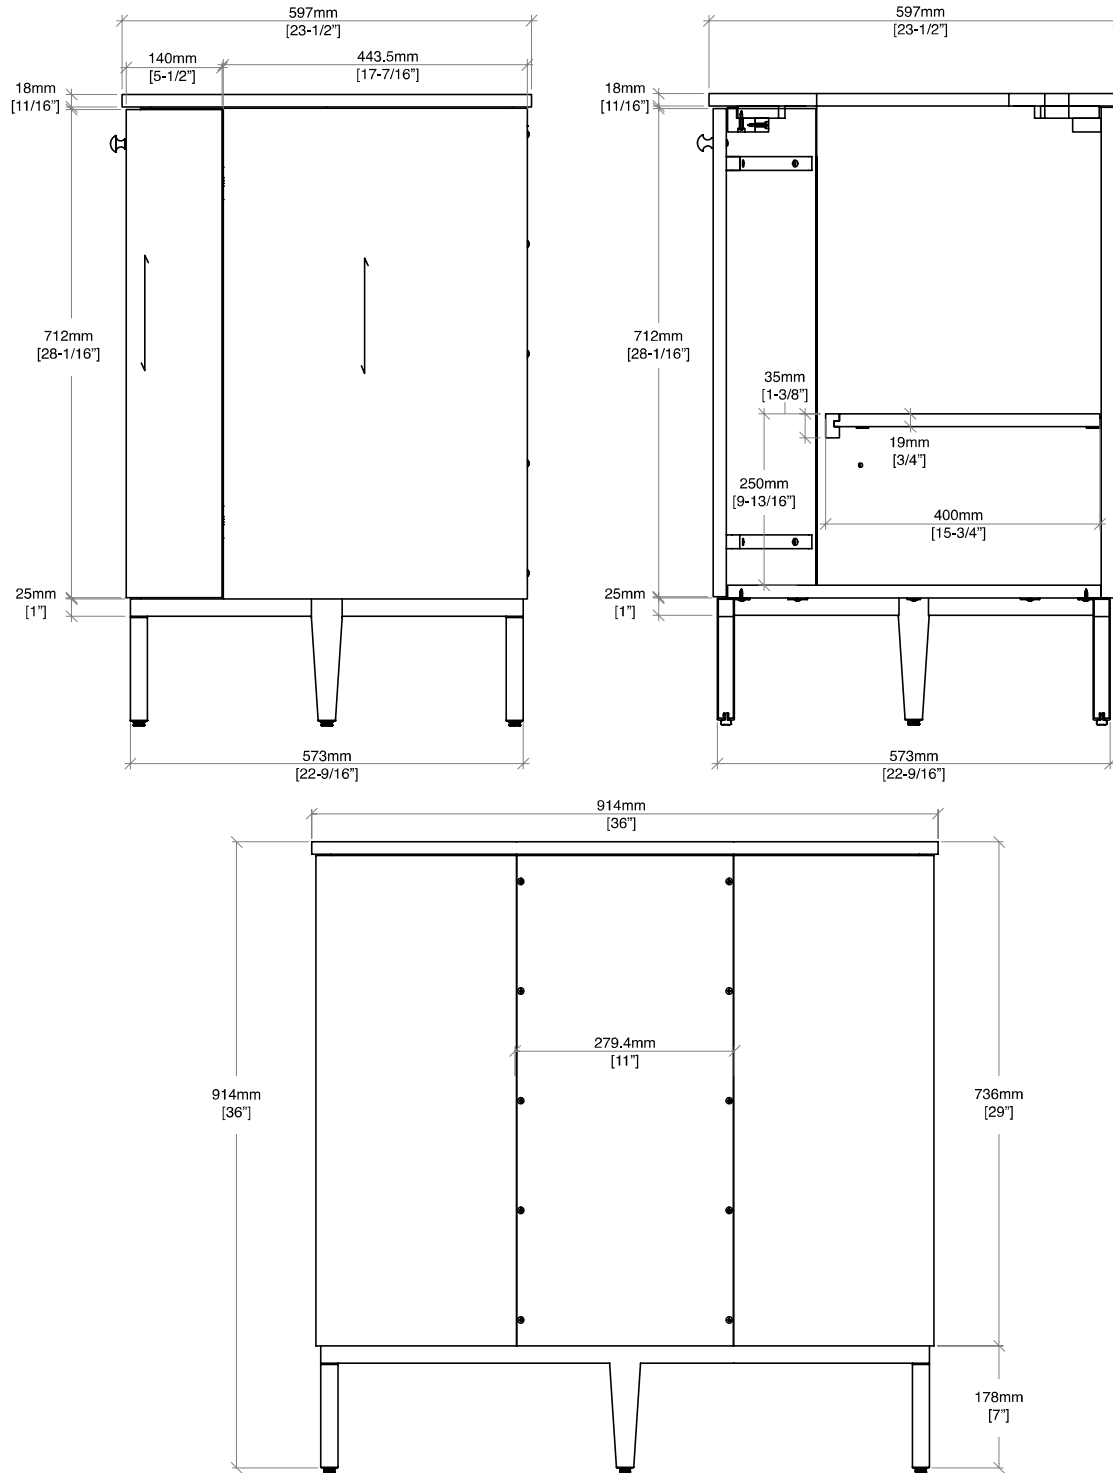

36" Bellamy Single Vanity

D300-V36-RSO

Features

Solids: Oak
Veneers: Oak, random flat cut
Panels: Marine MDF
Base: Powder Coated Steel, Matte Black finish
Top: 18mm Carrara Marble with plywood support
Shelf: One, adjustable
Porcelain Sink with overflow
Installation Type: Free Standing
Number of Doors: 2
Number of Drawers: 0
Assembly Required: Yes – sink installation
Hardware Finish: Matte Black
Number of Basins: 1 (ships separately)

Dimensions

Width: 36" (914 mm)
Depth: 23-1/5" (597mm)
Height: 36" (914 mm)
Rough-In: 22-3/16" (563 mm)

36" Bellamy Single Vanity

D300-V36-RSO

All dimensions and specifications are nominal and may vary. Use actual products for accuracy in critical situations.
Diagrams are of cabinets and tops only – does not include sink.

36" Bellamy Single Vanity

D300-V36-RSO

All dimensions and specifications are nominal and may vary. Use actual products for accuracy in critical situations.
Diagrams are of cabinets and tops only – does not include sink.