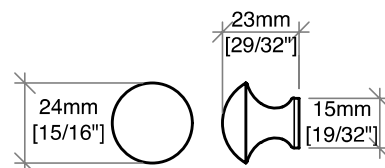

36" Bellamy Single Vanity

D300-V36-RSO

Features

Solids: Oak
Veneers: Oak, random flat cut
Panels: Marine MDF
Base: Powder Coated Steel, Matte Black finish
Top: 18mm Carrara Marble with plywood support
Shelf: One, adjustable
Porcelain Sink with overflow
Installation Type: Free Standing
Number of Doors: 2
Number of Drawers: 0
Assembly Required: Yes – sink installation
Hardware Finish: Matte Black
Number of Basins: 1 (ships separately)

Dimensions

Width: 36" (914 mm)
Depth: 23-1/5" (597mm)
Height: 36" (914 mm)
Rough-In: 22-3/16" (563 mm)

36" Bellamy Single Vanity

D300-V36-RSO

All dimensions and specifications are nominal and may vary. Use actual products for accuracy in critical situations.
Diagrams are of cabinets and tops only – does not include sink.

36" Bellamy Single Vanity

D300-V36-RSO

All dimensions and specifications are nominal and may vary. Use actual products for accuracy in critical situations.
Diagrams are of cabinets and tops only – does not include sink.