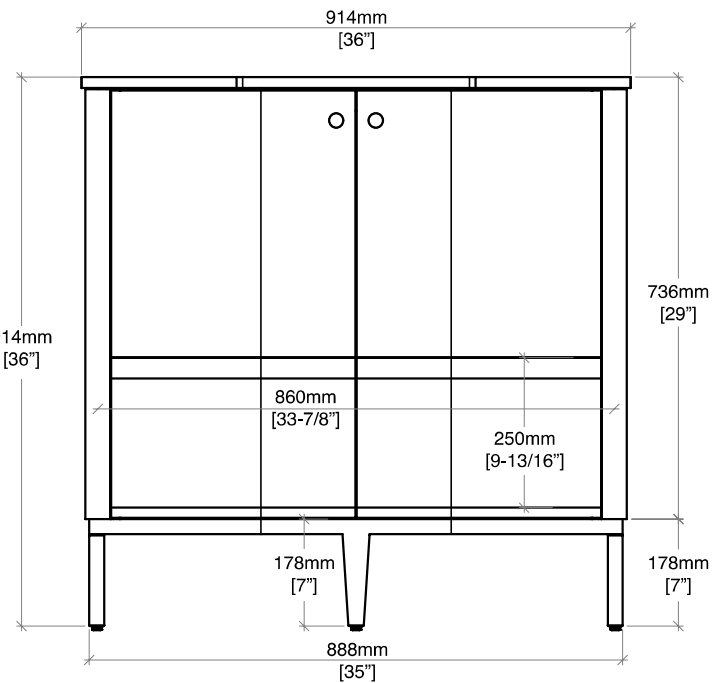

36" Bellamy Single Vanity

D300-V36-RSO

Features

Solids: Oak
Veneers: Oak, random flat cut
Panels: Marine MDF
Base: Powder Coated Steel, Matte Black finish
Top: 18mm Carrara Marble with plywood support
Shelf: One, adjustable
Porcelain Sink with overflow
Installation Type: Free Standing
Number of Doors: 2
Number of Drawers: 0
Assembly Required: Yes – sink installation
Hardware Finish: Matte Black
Number of Basins: 1 (ships separately)

Dimensions

Width: 36" (914 mm)
Depth: 23-1/5" (597mm)
Height: 36" (914 mm)
Rough-In: 22-3/16" (563 mm)

36" Bellamy Single Vanity

D300-V36-RSO

All dimensions and specifications are nominal and may vary. Use actual products for accuracy in critical situations.
Diagrams are of cabinets and tops only – does not include sink.

36" Bellamy Single Vanity

D300-V36-RSO

All dimensions and specifications are nominal and may vary. Use actual products for accuracy in critical situations.
Diagrams are of cabinets and tops only – does not include sink.