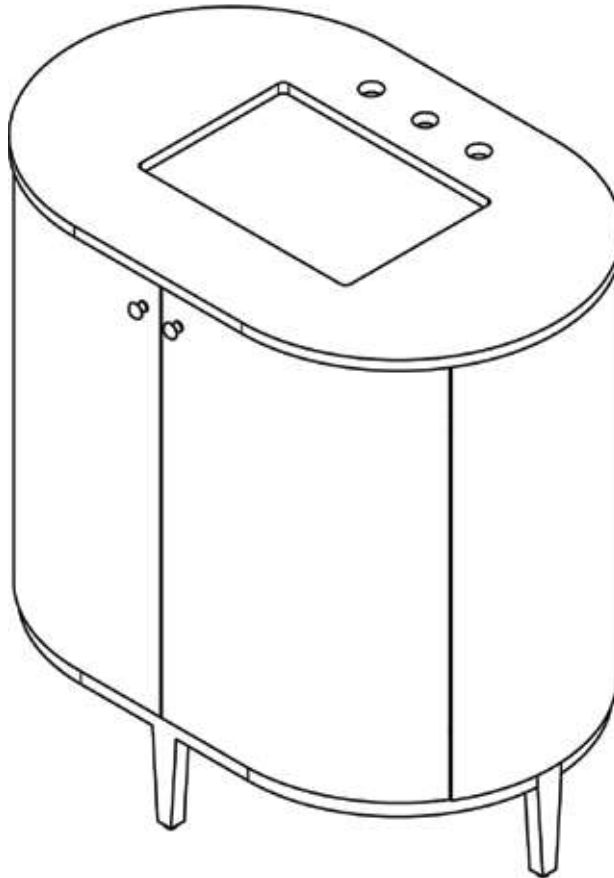

36" Bellamy Single Vanity

D300-V36-RSO

Features

Solids: Oak
Veneers: Oak, random flat cut
Panels: Marine MDF
Base: Powder Coated Steel, Matte Black finish
Top: 18mm Carrara Marble with plywood support
Shelf: One, adjustable
Porcelain Sink with overflow
Installation Type: Free Standing
Number of Doors: 2
Number of Drawers: 0
Assembly Required: Yes – sink installation
Hardware Finish: Matte Black
Number of Basins: 1 (ships separately)

Dimensions

Width: 36" (914 mm)
Depth: 23-1/5" (597mm)
Height: 36" (914 mm)
Rough-In: 22-3/16" (563 mm)

36" Bellamy Single Vanity

D300-V36-RSO

All dimensions and specifications are nominal and may vary. Use actual products for accuracy in critical situations.
Diagrams are of cabinets and tops only – does not include sink.

36" Bellamy Single Vanity

D300-V36-RSO

All dimensions and specifications are nominal and may vary. Use actual products for accuracy in critical situations.
Diagrams are of cabinets and tops only – does not include sink.