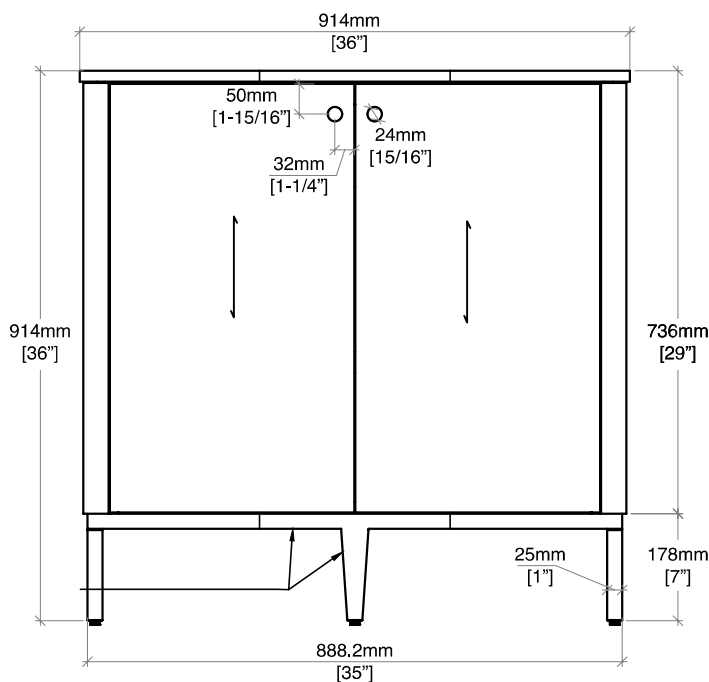

36" Bellamy Single Vanity

D300-V36-RSO

Features

Solids: Oak
Veneers: Oak, random flat cut
Panels: Marine MDF
Base: Powder Coated Steel, Matte Black finish
Top: 18mm Carrara Marble with plywood support
Shelf: One, adjustable
Porcelain Sink with overflow
Installation Type: Free Standing
Number of Doors: 2
Number of Drawers: 0
Assembly Required: Yes – sink installation
Hardware Finish: Matte Black
Number of Basins: 1 (ships separately)

Dimensions

Width: 36" (914 mm)
Depth: 23-1/5" (597mm)
Height: 36" (914 mm)
Rough-In: 22-3/16" (563 mm)

36" Bellamy Single Vanity

D300-V36-RSO

All dimensions and specifications are nominal and may vary. Use actual products for accuracy in critical situations.
Diagrams are of cabinets and tops only – does not include sink.

36" Bellamy Single Vanity

D300-V36-RSO

All dimensions and specifications are nominal and may vary. Use actual products for accuracy in critical situations.
Diagrams are of cabinets and tops only – does not include sink.