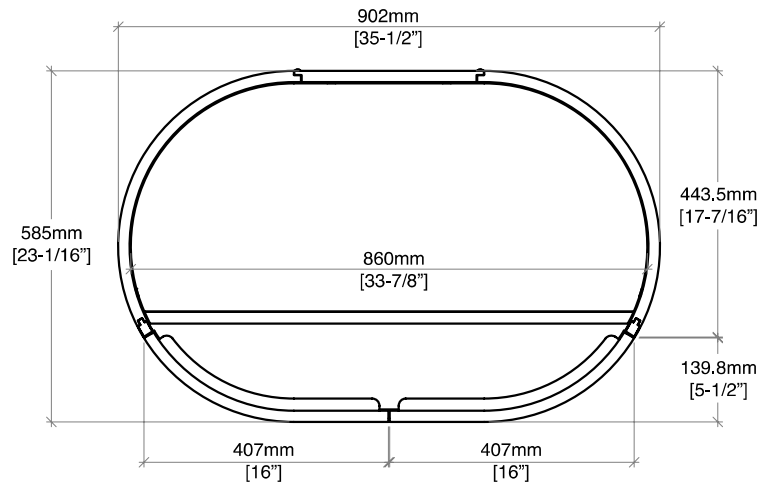

36" Bellamy Single Vanity

D300-V36-RSO

Features

Solids: Oak
Veneers: Oak, random flat cut
Panels: Marine MDF
Base: Powder Coated Steel, Matte Black finish
Top: 18mm Carrara Marble with plywood support
Shelf: One, adjustable
Porcelain Sink with overflow
Installation Type: Free Standing
Number of Doors: 2
Number of Drawers: 0
Assembly Required: Yes – sink installation
Hardware Finish: Matte Black
Number of Basins: 1 (ships separately)

Dimensions

Width: 36" (914 mm)
Depth: 23-1/5" (597mm)
Height: 36" (914 mm)
Rough-In: 22-3/16" (563 mm)

36" Bellamy Single Vanity

D300-V36-RSO

All dimensions and specifications are nominal and may vary. Use actual products for accuracy in critical situations.
Diagrams are of cabinets and tops only – does not include sink.

36" Bellamy Single Vanity

D300-V36-RSO

All dimensions and specifications are nominal and may vary. Use actual products for accuracy in critical situations.
Diagrams are of cabinets and tops only – does not include sink.