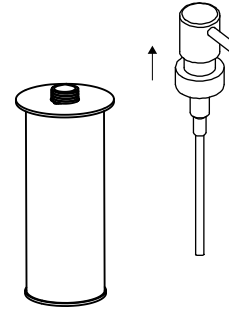

### SOAP DISPENSER

144635

#### Step 1

Screw the pump head off the bottle from the bottle top flat position.

#### Step 2

Refill the liquid soap through the plastic bottleneck, be careful NOT to let the liquid soap overflow.

#### Step 3

Screw in the pump head back into the bottleneck.