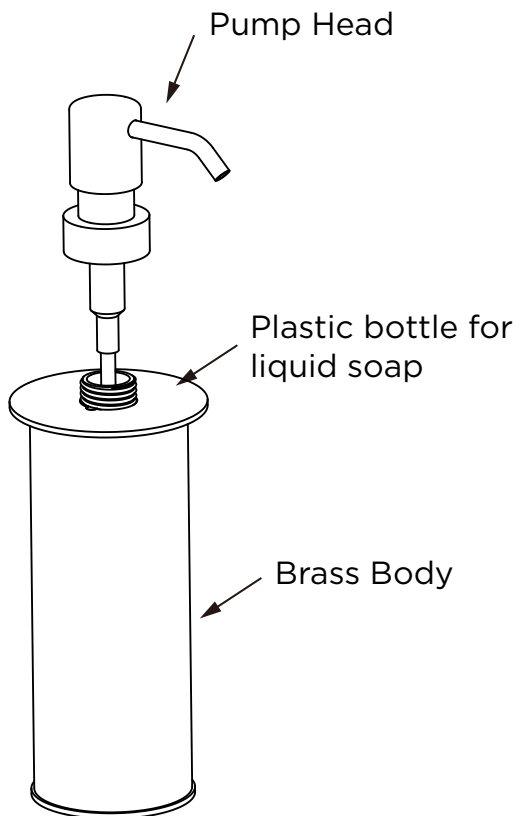

### SOAP DISPENSER

144635

#### Step 1

Screw the pump head off the bottle from the bottle top flat position.

#### Step 2

Refill the liquid soap through the plastic bottleneck, be careful NOT to let the liquid soap overflow.

#### Step 3

Screw in the pump head back into the bottleneck.