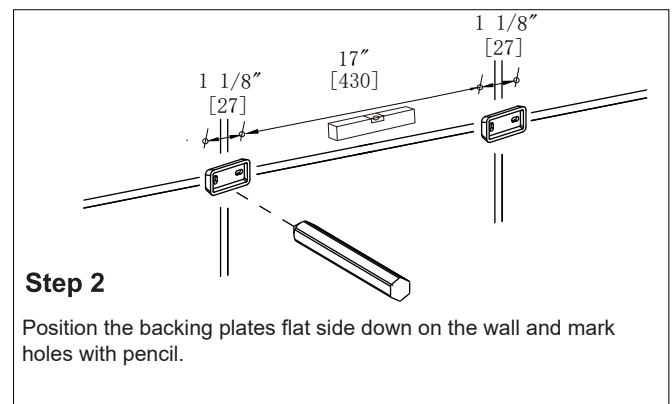

### GLASS SHELF

480671

Tools required for installation		
Level	Drill	Pencil
Screwdriver	Hammer	