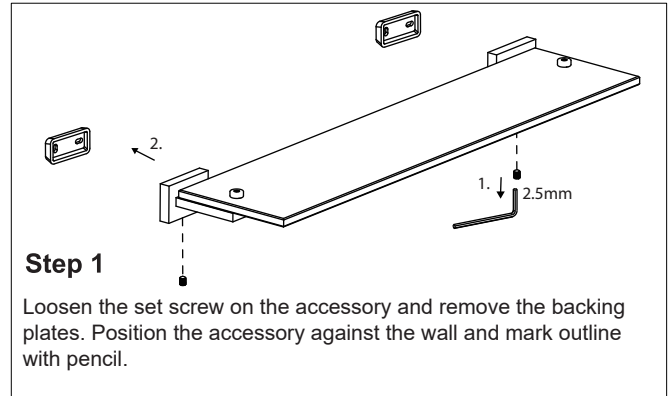

### GLASS SHELF

480671

Tools required for installation		
Level	Drill	Pencil
Screwdriver	Hammer	