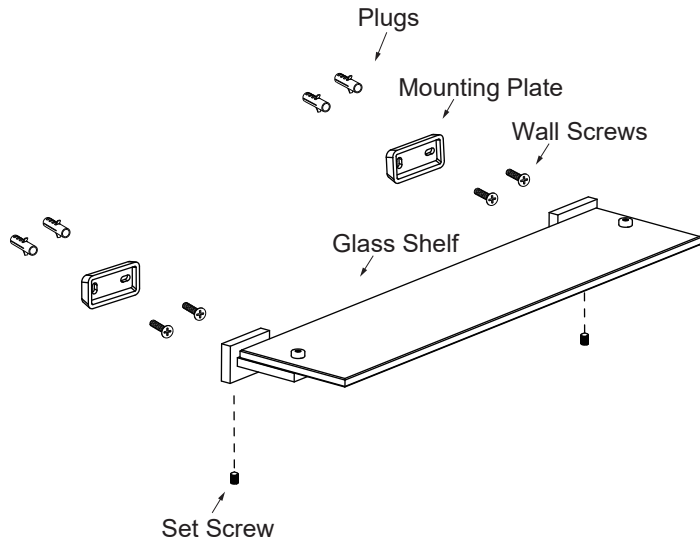

### GLASS SHELF

480671

Tools required for installation		
Level	Drill	Pencil
Screwdriver	Hammer	