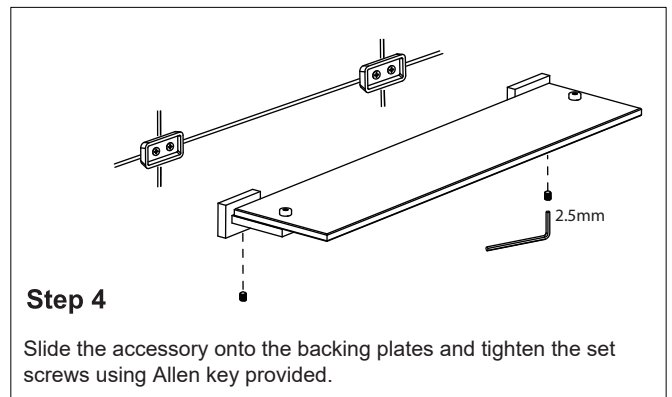

### GLASS SHELF

480671

Tools required for installation		
Level	Drill	Pencil
Screwdriver	Hammer	