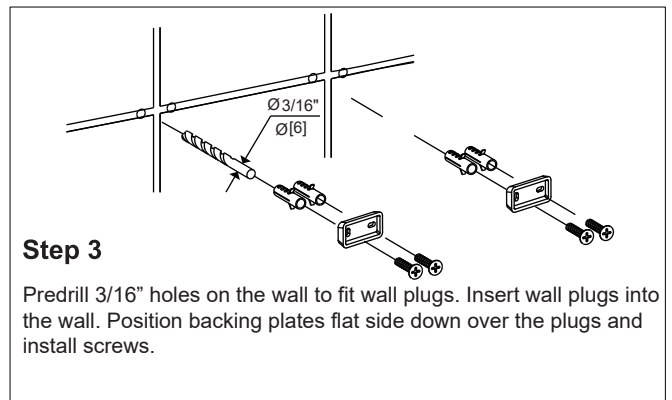

### GLASS SHELF

480671

Tools required for installation		
Level	Drill	Pencil
Screwdriver	Hammer	