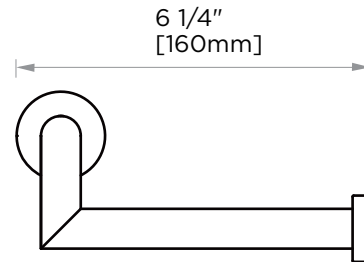

NOTE: Dimensions and specifications are subject to change without notice.