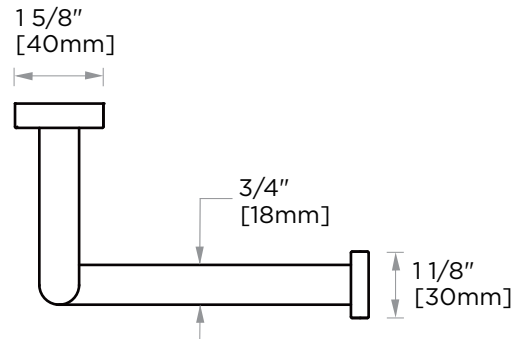

NOTE: Dimensions and specifications are subject to change without notice.