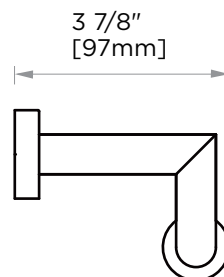

NOTE: Dimensions and specifications are subject to change without notice.