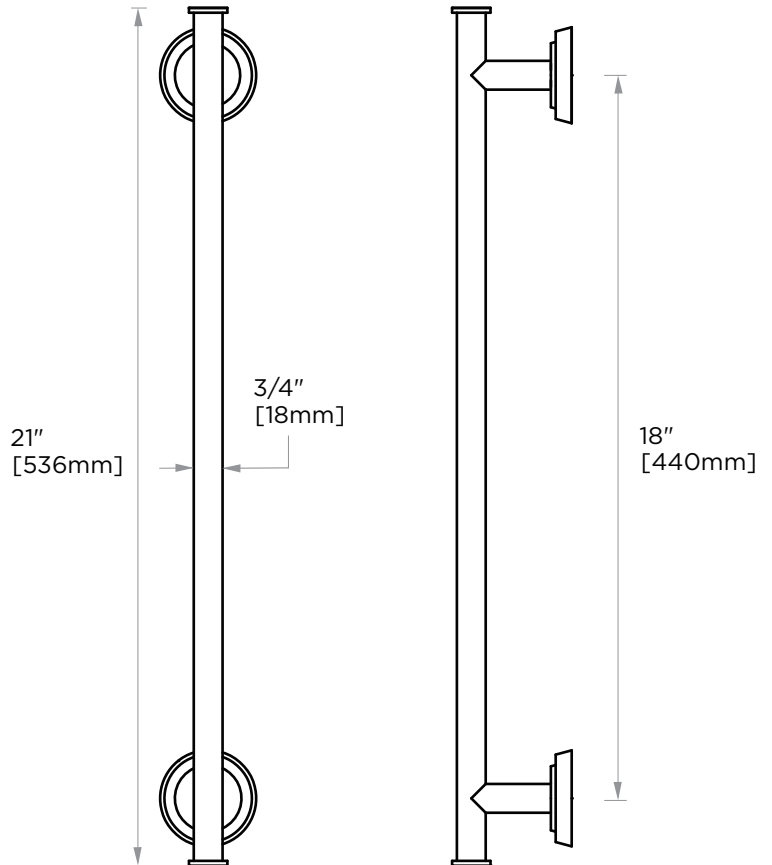

SOFIA COLLECTION TOWEL BAR 18" 167180

PRODUCT NAME: TOWEL BAR 18"

PRODUCT CODE: 167180

MATERIAL: All-brass construction

KEY FEATURES: Contemporary design. Geometric with bold circular backdrop.

STOCKED FINISHES:

NOTE: Dimensions and specifications are subject to change without notice.