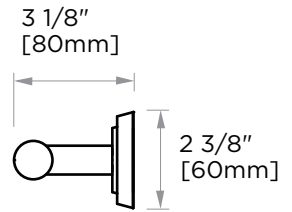

SOFIA COLLECTION TOWEL BAR 18" 167180

PRODUCT NAME: TOWEL BAR 18"

PRODUCT CODE: 167180

MATERIAL: All-brass construction

KEY FEATURES: Contemporary design. Geometric with bold circular backdrop.

STOCKED FINISHES:

NOTE: Dimensions and specifications are subject to change without notice.