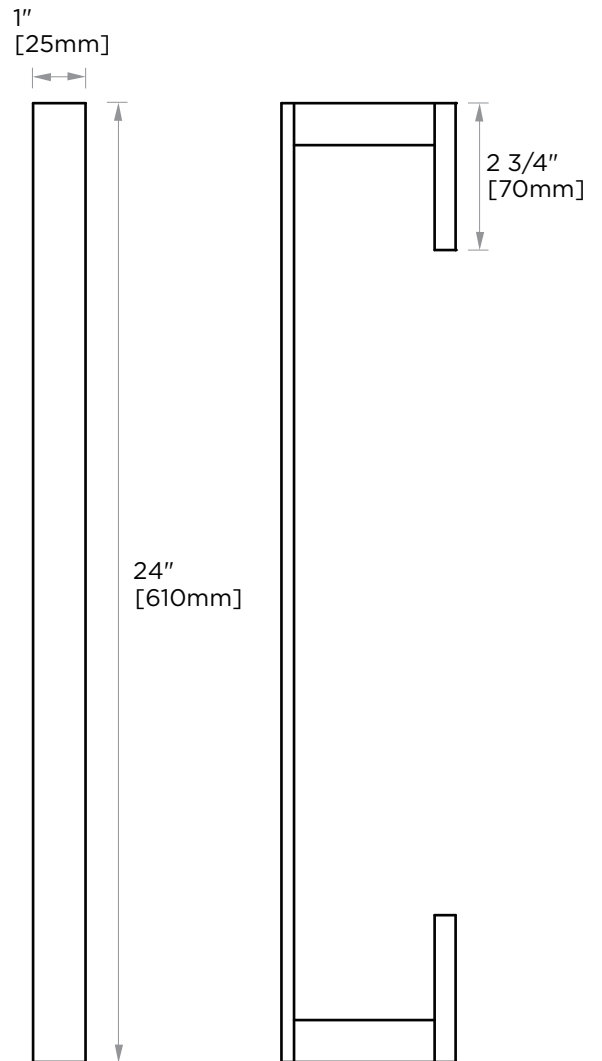

**MUNICH COLLECTION**  
**TOWEL BAR 24"**  
288240

**PRODUCT NAME:** TOWEL BAR 24"

**PRODUCT CODE:** 288240

**MATERIAL:** All-brass construction

**KEY FEATURES:** Contemporary design.  
Strong rectangular shapes,  
balanced by slender linear lines.