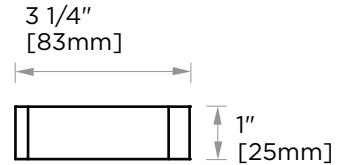

**MUNICH COLLECTION**  
**TOWEL BAR 24"**  
288240

**PRODUCT NAME:** TOWEL BAR 24"

**PRODUCT CODE:** 288240

**MATERIAL:** All-brass construction

**KEY FEATURES:** Contemporary design.  
Strong rectangular shapes,  
balanced by slender linear lines.