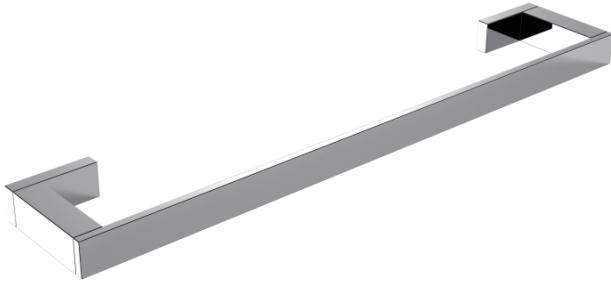

**MUNICH COLLECTION**  
**TOWEL BAR 24"**  
288240

**PRODUCT NAME:** TOWEL BAR 24"

**PRODUCT CODE:** 288240

**MATERIAL:** All-brass construction

**KEY FEATURES:** Contemporary design.  
Strong rectangular shapes,  
balanced by slender linear lines.