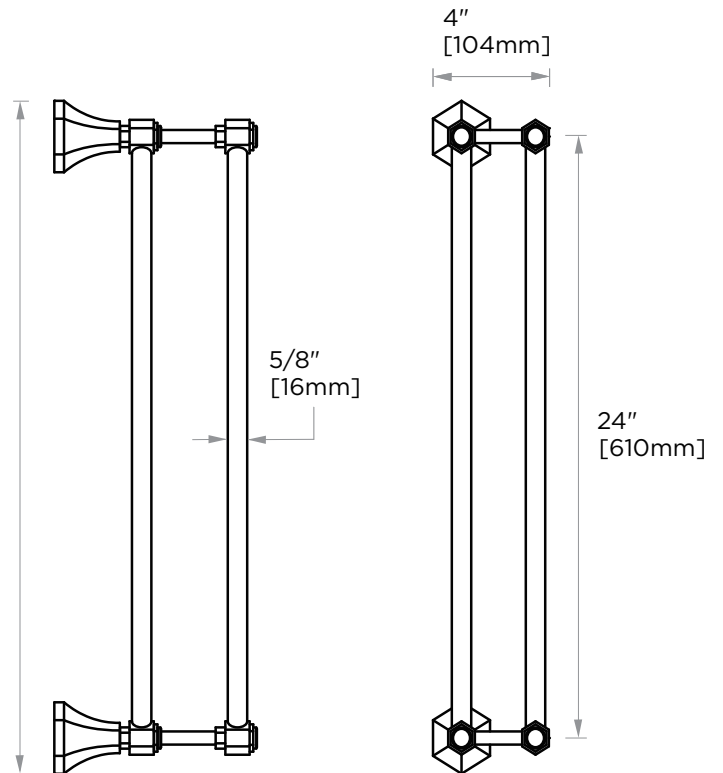

PISA COLLECTION
DOUBLE TOWEL
BAR 24"
342242

PRODUCT NAME: DOUBLE TOWEL BAR 24"

PRODUCT CODE: 342242

MATERIAL: All-brass construction

KEY FEATURES: Classic Art Deco take on a traditional design

STOCKED FINISHES:

NOTE: Dimensions and specifications are subject to change without notice.