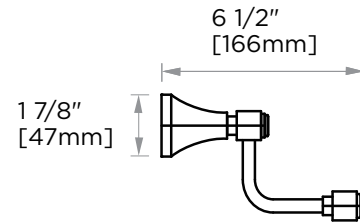

PISA COLLECTION
DOUBLE TOWEL
BAR 24"
342242

PRODUCT NAME: DOUBLE TOWEL BAR 24"

PRODUCT CODE: 342242

MATERIAL: All-brass construction

KEY FEATURES: Classic Art Deco take on a traditional design

STOCKED FINISHES:

NOTE: Dimensions and specifications are subject to change without notice.