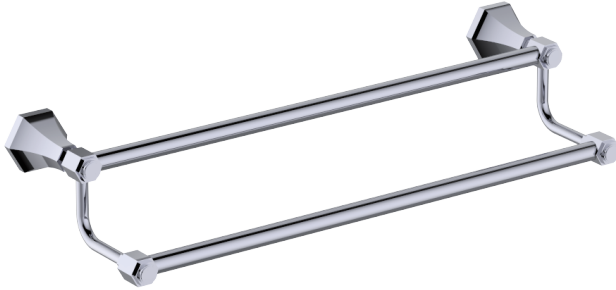

PISA COLLECTION
DOUBLE TOWEL
BAR 24"
342242

PRODUCT NAME: DOUBLE TOWEL BAR 24"

PRODUCT CODE: 342242

MATERIAL: All-brass construction

KEY FEATURES: Classic Art Deco take on a traditional design

STOCKED FINISHES: