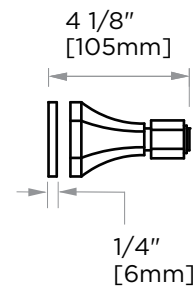

PISA COLLECTION
SINGLE SHOWER
DOOR HANDLE
3427508

PRODUCT NAME: SINGLE SHOWER
DOOR HANDLE

PRODUCT CODE: 3427508

MATERIAL: All-brass construction

KEY FEATURES: Classic Art Deco take
on a traditional design

NOTE: Dimensions and specifications are subject to change without notice.

HANDLES INFO

Components Included		
①	Handle	X1
②	Set Screw M6	X2
③	Fixing Bracket	X2
④	Rubber Gasket	X4

Mounting Kits Included		
	X1	Allen Key

GLASS INFO

Glass Hole C-C Distance		
A	8"/203mm	8" Shower Door Handle
	12"/305mm	12" Shower Door Handle
	18"/457mm	18" Shower Door Handle
	24"/610mm	24" Shower Door Handle
	36"/914mm	36" Shower Door Handle
B	1/2" (12mm)	Glass Hole Diameter
C	6-12mm	Glass Thickness

* Can be used with extension kit for thicker doors

NOTE: Dimensions and specifications are subject to change without notice.