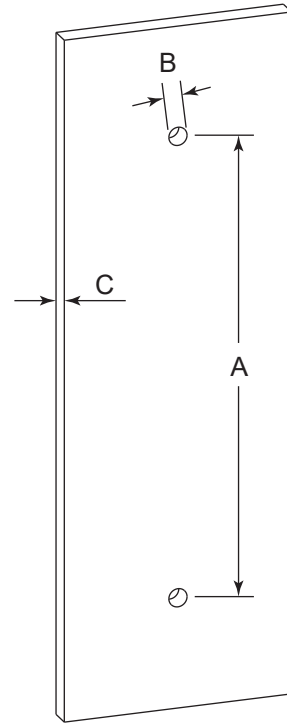

PISA COLLECTION
SINGLE SHOWER
DOOR HANDLE
3427508

PRODUCT NAME: SINGLE SHOWER
DOOR HANDLE

PRODUCT CODE: 3427508

MATERIAL: All-brass construction

KEY FEATURES: Classic Art Deco take
on a traditional design

NOTE: Dimensions and specifications are subject to change without notice.

HANDLES INFO

Components Included		
①	Handle	X1
②	Set Screw M6	X2
③	Fixing Bracket	X2
④	Rubber Gasket	X4

Mounting Kits Included		
	X1	Allen Key

GLASS INFO

Glass Hole C-C Distance		
A	8"/203mm	8" Shower Door Handle
	12"/305mm	12" Shower Door Handle
	18"/457mm	18" Shower Door Handle
	24"/610mm	24" Shower Door Handle
	36"/914mm	36" Shower Door Handle
B	1/2" (12mm)	Glass Hole Diameter
C	6-12mm	Glass Thickness