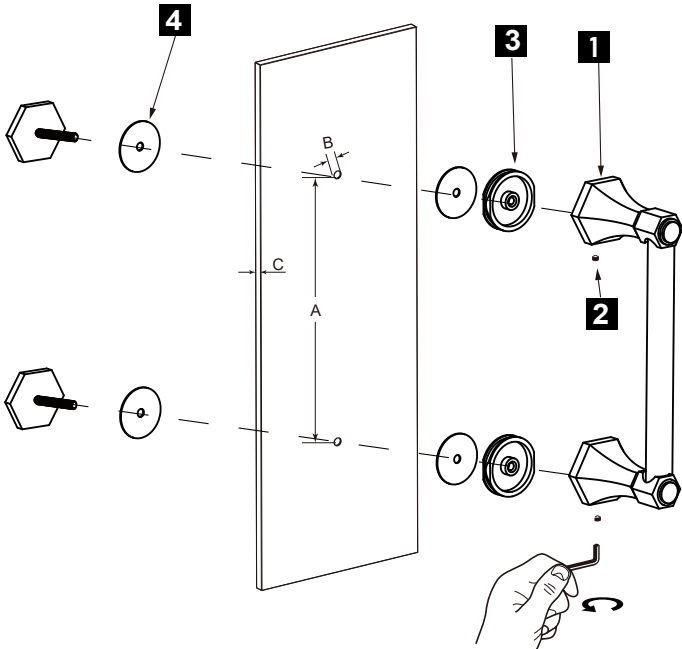

PISA COLLECTION
SINGLE SHOWER
DOOR HANDLE
3427508

PRODUCT NAME: SINGLE SHOWER
DOOR HANDLE

PRODUCT CODE: 3427508

MATERIAL: All-brass construction

KEY FEATURES: Classic Art Deco take
on a traditional design

NOTE: Dimensions and specifications are subject to change without notice.

HANDLES INFO

Components Included		
①	Handle	X1
②	Set Screw M6	X2
③	Fixing Bracket	X2
④	Rubber Gasket	X4

Mounting Kits Included		
	X1	Allen Key

GLASS INFO

Glass Hole C-C Distance		
A	8"/203mm	8" Shower Door Handle
	12"/305mm	12" Shower Door Handle
	18"/457mm	18" Shower Door Handle
	24"/610mm	24" Shower Door Handle
	36"/914mm	36" Shower Door Handle
B	1/2" (12mm)	Glass Hole Diameter
C	6-12mm	Glass Thickness