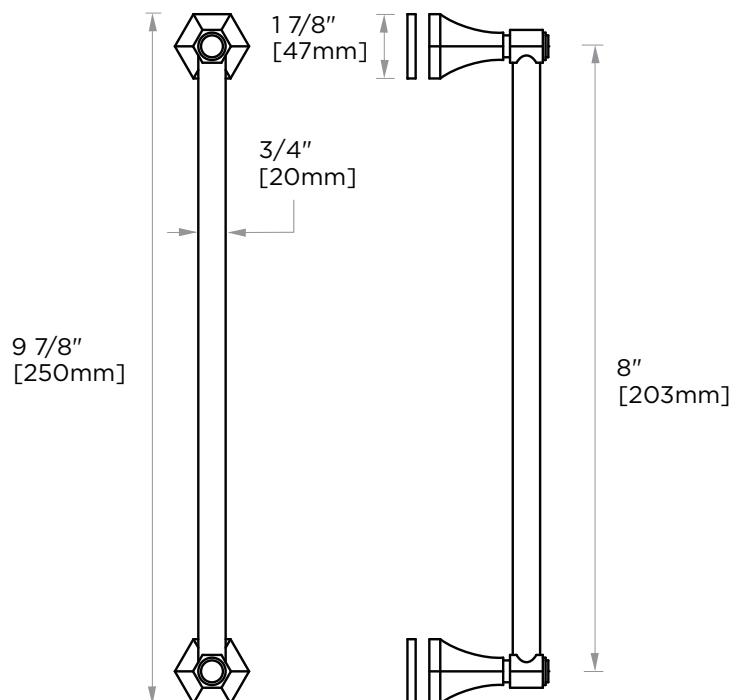

PISA COLLECTION
SINGLE SHOWER
DOOR HANDLE
3427508

PRODUCT NAME: SINGLE SHOWER
DOOR HANDLE

PRODUCT CODE: 3427508

MATERIAL: All-brass construction

KEY FEATURES: Classic Art Deco take
on a traditional design

NOTE: Dimensions and specifications are subject to change without notice.

HANDLES INFO

Components Included		
①	Handle	X1
②	Set Screw M6	X2
③	Fixing Bracket	X2
④	Rubber Gasket	X4

Mounting Kits Included		
	X1	Allen Key

GLASS INFO

Glass Hole C-C Distance		
A	8"/203mm	8" Shower Door Handle
	12"/305mm	12" Shower Door Handle
	18"/457mm	18" Shower Door Handle
	24"/610mm	24" Shower Door Handle
	36"/914mm	36" Shower Door Handle
B	1/2" (12mm)	Glass Hole Diameter
C	6-12mm	Glass Thickness

* Can be used with extension kit for thicker doors

NOTE: Dimensions and specifications are subject to change without notice.