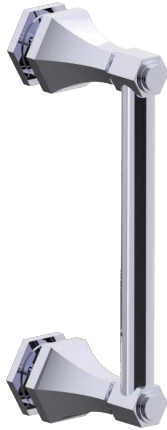

PISA COLLECTION
SINGLE SHOWER
DOOR HANDLE
3427508

PRODUCT NAME: SINGLE SHOWER
DOOR HANDLE

PRODUCT CODE: 3427508

MATERIAL: All-brass construction

KEY FEATURES: Classic Art Deco take
on a traditional design

NOTE: Dimensions and specifications are subject to change without notice.

HANDLES INFO

Components Included		
①	Handle	X1
②	Set Screw M6	X2
③	Fixing Bracket	X2
④	Rubber Gasket	X4

Mounting Kits Included		
	X1	Allen Key

GLASS INFO

Glass Hole C-C Distance		
A	8"/203mm	8" Shower Door Handle
	12"/305mm	12" Shower Door Handle
	18"/457mm	18" Shower Door Handle
	24"/610mm	24" Shower Door Handle
	36"/914mm	36" Shower Door Handle
B	1/2" (12mm)	Glass Hole Diameter
C	6-12mm	Glass Thickness