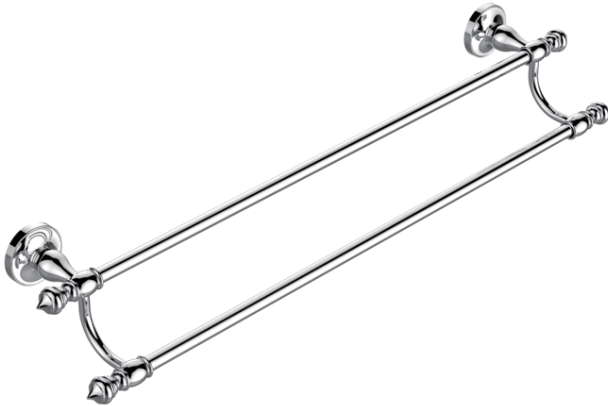

## LYON COLLECTION DOUBLE TOWEL BAR 24" 351242

**PRODUCT NAME:** DOUBLE TOWEL BAR24"

**PRODUCT CODE:** 351242

**MATERIAL:** All-brass construction

**KEY FEATURES:** Traditional design. Solid round anchors are firmly set off with finely contoured finials.