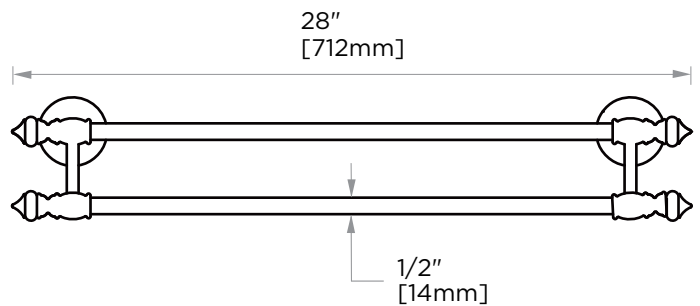

## LYON COLLECTION DOUBLE TOWEL BAR 24" 351242

**PRODUCT NAME:** DOUBLE TOWEL BAR24"

**PRODUCT CODE:** 351242

**MATERIAL:** All-brass construction

**KEY FEATURES:** Traditional design. Solid round anchors are firmly set off with finely contoured finials.

NOTE: Dimensions and specifications are subject to change without notice.