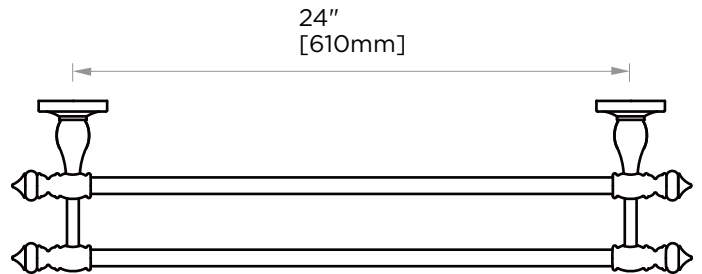

## LYON COLLECTION DOUBLE TOWEL BAR 24" 351242

**PRODUCT NAME:** DOUBLE TOWEL BAR24"

**PRODUCT CODE:** 351242

**MATERIAL:** All-brass construction

**KEY FEATURES:** Traditional design. Solid round anchors are firmly set off with finely contoured finials.

NOTE: Dimensions and specifications are subject to change without notice.