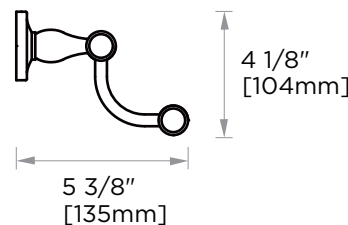

## LYON COLLECTION DOUBLE TOWEL BAR 24" 351242

**PRODUCT NAME:** DOUBLE TOWEL BAR24"

**PRODUCT CODE:** 351242

**MATERIAL:** All-brass construction

**KEY FEATURES:** Traditional design. Solid round anchors are firmly set off with finely contoured finials.

NOTE: Dimensions and specifications are subject to change without notice.