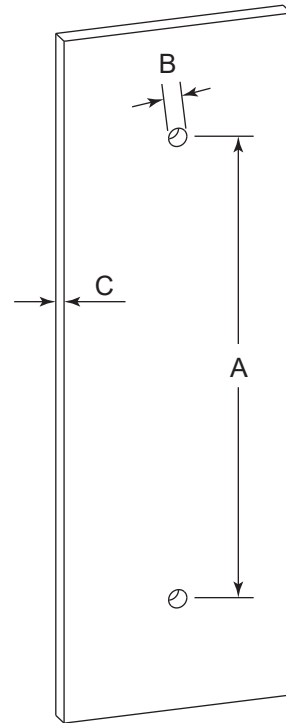

**HAMBURG
COLLECTION
DOUBLE SHOWER
DOOR HANDLE
4407818**

PRODUCT NAME: DOUBLE SHOWER
DOOR HANDLE 18"

PRODUCT CODE: 4407818

MATERIAL: All-brass construction

KEY FEATURES: Transitional design.
Rectangular bold solid style.

NOTE: Dimensions and specifications are subject to change without notice.

HANDLES INFO

Components Included		
①	Handle	X2
②	Set Screw M5	X4
③	Fixing Bracket	X4

Mounting Kits Included		
	X1	Allen Key

GLASS INFO

Glass Hole C-C Distance		
A	6"/152mm	6" Shower Door Handle
	8"/203mm	8" Shower Door Handle
	12"/315mm	12" Shower Door Handle
	18"/457 mm	18" Shower Door Handle
	24"/610mm	24" Shower Door Handle
	36"/914mm	36" Shower Door Handle
B	3/8"(10mm)	Glass Hole Diameter
C	6-12mm	Glass Thickness