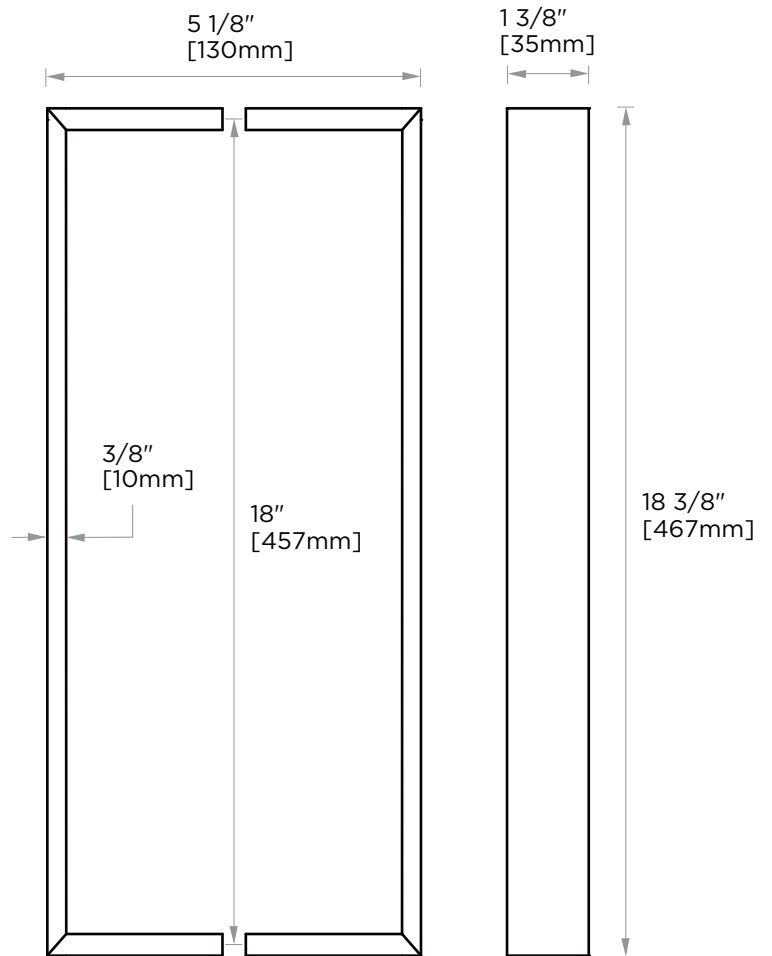

**HAMBURG
COLLECTION
DOUBLE SHOWER
DOOR HANDLE
4407818**

PRODUCT NAME: DOUBLE SHOWER
DOOR HANDLE 18"

PRODUCT CODE: 4407818

MATERIAL: All-brass construction

KEY FEATURES: Transitional design.
Rectangular bold solid style.

NOTE: Dimensions and specifications are subject to change without notice.

HANDLES INFO

Components Included		
①	Handle	X2
②	Set Screw M5	X4
③	Fixing Bracket	X4

Mounting Kits Included		
	X1	Allen Key

GLASS INFO

Glass Hole C-C Distance		
A	6"/152mm	6" Shower Door Handle
	8"/203mm	8" Shower Door Handle
	12"/315mm	12" Shower Door Handle
	18"/457 mm	18" Shower Door Handle
	24"/610mm	24" Shower Door Handle
	36"/914mm	36" Shower Door Handle
B	3/8"(10mm)	Glass Hole Diameter
C	6-12mm	Glass Thickness

* Can be used with extension kit for thicker doors

NOTE: Dimensions and specifications are subject to change without notice.