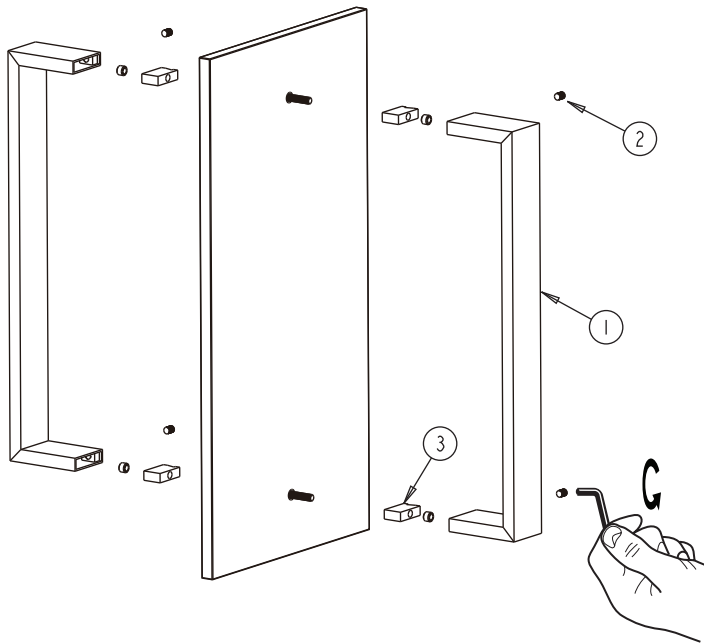

**HAMBURG
COLLECTION
DOUBLE SHOWER
DOOR HANDLE
4407818**

PRODUCT NAME: DOUBLE SHOWER
DOOR HANDLE 18"

PRODUCT CODE: 4407818

MATERIAL: All-brass construction

KEY FEATURES: Transitional design.
Rectangular bold solid style.

NOTE: Dimensions and specifications are subject to change without notice.

HANDLES INFO

Components Included		
①	Handle	X2
②	Set Screw M5	X4
③	Fixing Bracket	X4

Mounting Kits Included		
	X1	Allen Key

GLASS INFO

Glass Hole C-C Distance		
A	6"/152mm	6" Shower Door Handle
	8"/203mm	8" Shower Door Handle
	12"/315mm	12" Shower Door Handle
	18"/457 mm	18" Shower Door Handle
	24"/610mm	24" Shower Door Handle
	36"/914mm	36" Shower Door Handle
B	3/8"(10mm)	Glass Hole Diameter
C	6-12mm	Glass Thickness

* Can be used with extension kit for thicker doors

NOTE: Dimensions and specifications are subject to change without notice.