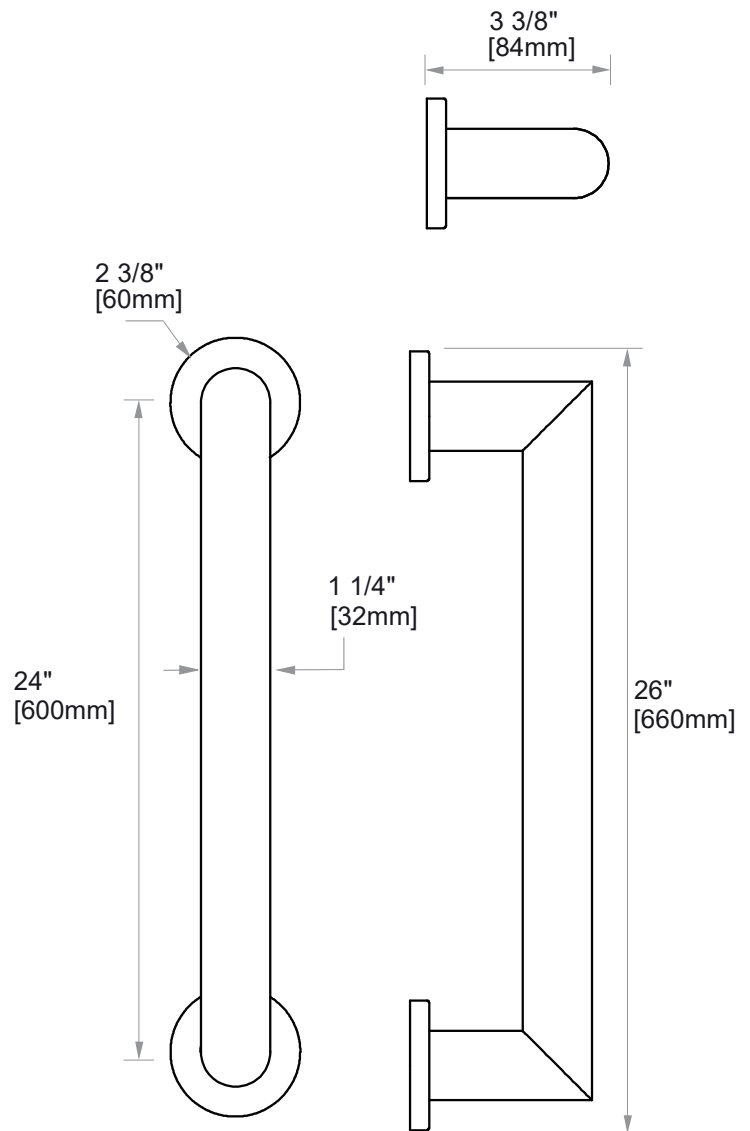

WARRANTY:

Lifetime Limited (Residential Use)
One Year (Commercial Use)

NOTE: Dimensions and specifications are subject to change without notice.