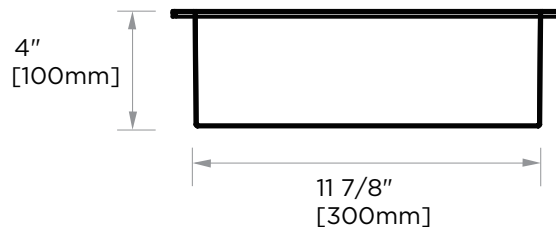

WARRANTY:

Lifetime Limited (Residential Use)
One Year (Commercial Use)

NOTE: Dimensions and specifications are subject to change without notice.