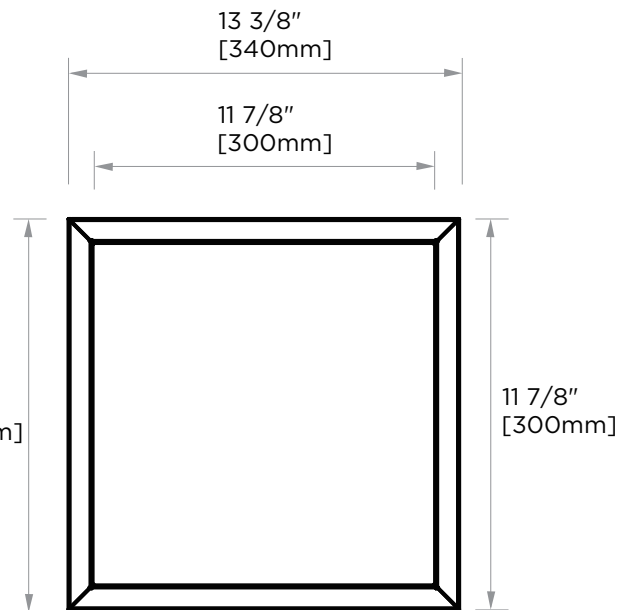

WARRANTY:

Lifetime Limited (Residential Use)
One Year (Commercial Use)

NOTE: Dimensions and specifications are subject to change without notice.