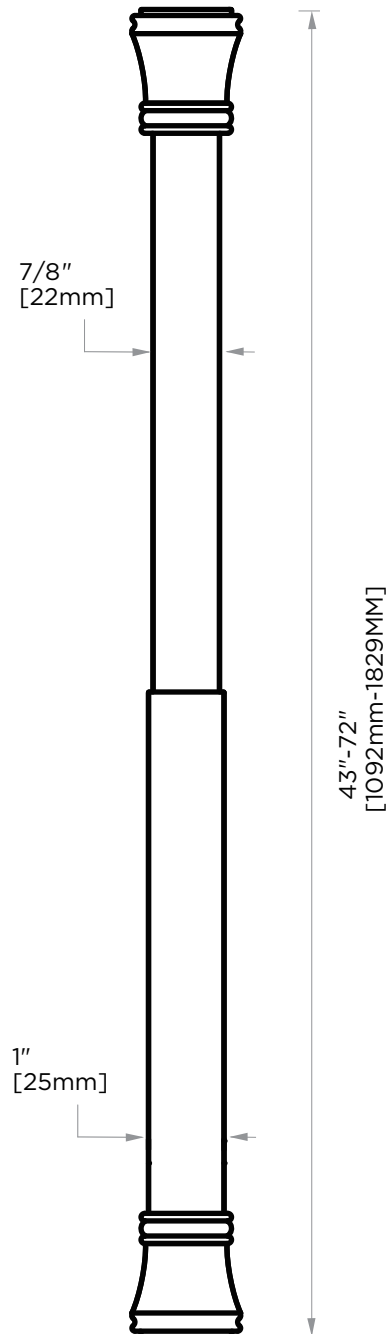

WARRANTY:

Lifetime Limited (Residential Use)
One Year (Commercial Use)

NOTE: Dimensions and specifications are subject to change without notice.