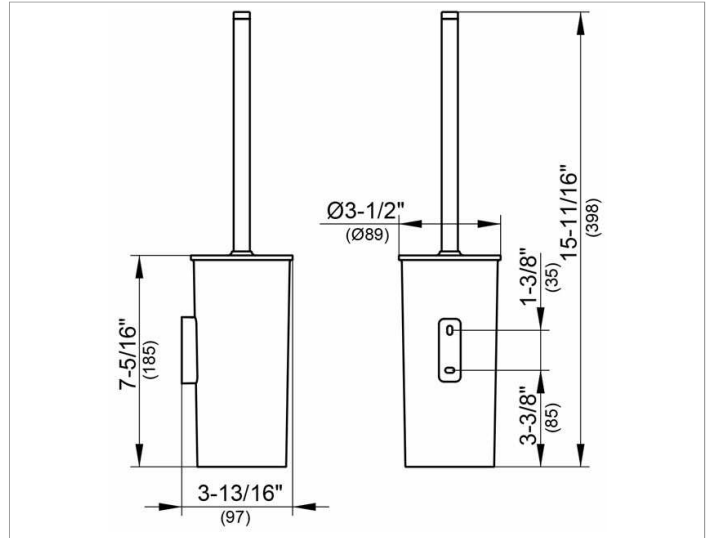

Collection Moll  
12764000101 Synthetic insert

PRODUCT

DRAWING

PRODUCT ATTRIBUTES

only

SURFACE

anthracite

**Warranty:** KEUCO products are covered by a 5-year manufacturer's warranty, in effect from the date of purchase. During this time, proven product defects will be remedied free of charge. Warranty claims must be filed in writing, including a detailed description of the defect immediately after a defect has occurred. For a copy of our detailed product warranty policy, please contact us at [office-usa@keuco.com](mailto:office-usa@keuco.com).