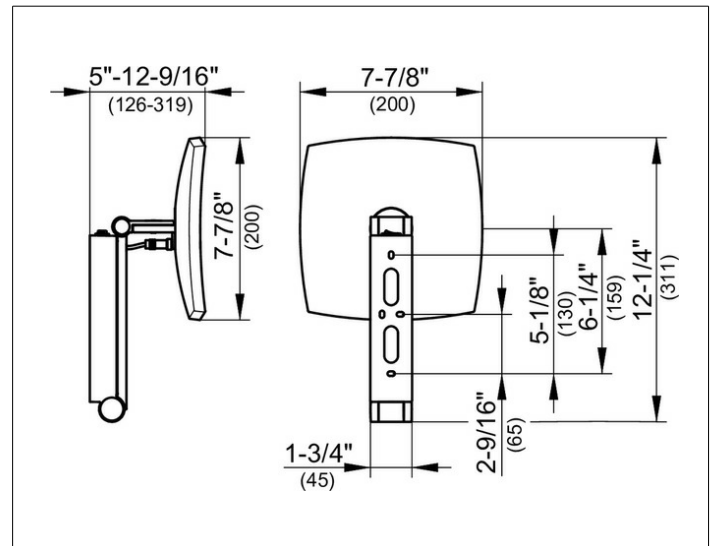

Cosmetic mirrors

17613019054 Cosmetic mirror

PRODUCT

DRAWING

PRODUCT ATTRIBUTES

illuminated, 1 light colour 6500 kelvin (day light),
 Operation via rocker switch,
 on pivoted rail adjustable in three dimensions,
 one-sided mirror, magnification factor x 5
 Operation:
 with integrated rocker switch
 Power supply:
 12v power supply integrated into wall arm,
 input 220-240 V
 Illumination:
 LED 7 watt (lifespan > 50.000 hours)

SURFACE

chrome-plated

DIMENSION

mit Wippschalter