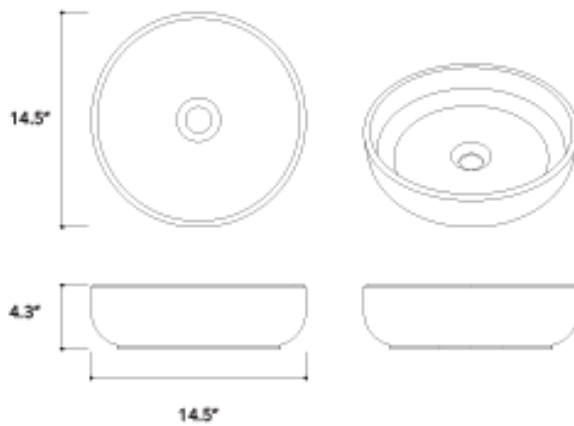

KONKRETUS

Model: 878

Dimensions

Height

4.3 In / 11 cm

Width

14.5 In / 37 cm

Depth

14.5 In / 37 cm

Weight

13.2 Lb / 6 Kg

Accessories

None

Available colors

Dimensions may vary due to the nature of our product. Product images are for illustrative purposes only and may differ from the actual product. Due to differences in monitors, colors of products may also appear different to those shown. Faucets & accessories are not included.