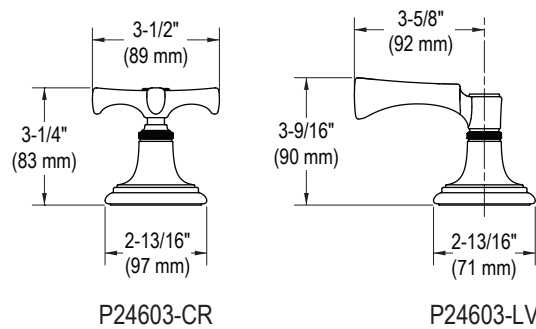

FEATURES

- Solid Brass Construction for Durability and Reliability
- Quarter-Turn Washerless Ceramic Disc Valves
- Coordinates with the Bellis Collection

CODES/STANDARDS APPLICABLE

- Specified model meets or exceeds the following:
- ASME A112.18.1/CSA B125.1
 - IAPMO/cUPC
 - ADA (Cross and Lever Handles)

P24603

ADA

Handle Options

SPECIFIED MODEL				
Model	Description	Finishes		
P24603-CR	Bellis Deck-Mounted Bath Set, Cross Handle	<input type="checkbox"/> CP Polished Chrome	<input type="checkbox"/> AD Nickel Silver	<input type="checkbox"/> AG Brushed Nickel
P24603-LV	Bellis Deck-Mounted Bath Set, Lever Handle	<input type="checkbox"/> CP Polished Chrome	<input type="checkbox"/> AD Nickel Silver	<input type="checkbox"/> AG Brushed Nickel
Required Rough-In				
P19303-00	3/4" Ceramic High-Flow Valve System	<input type="checkbox"/> NA		