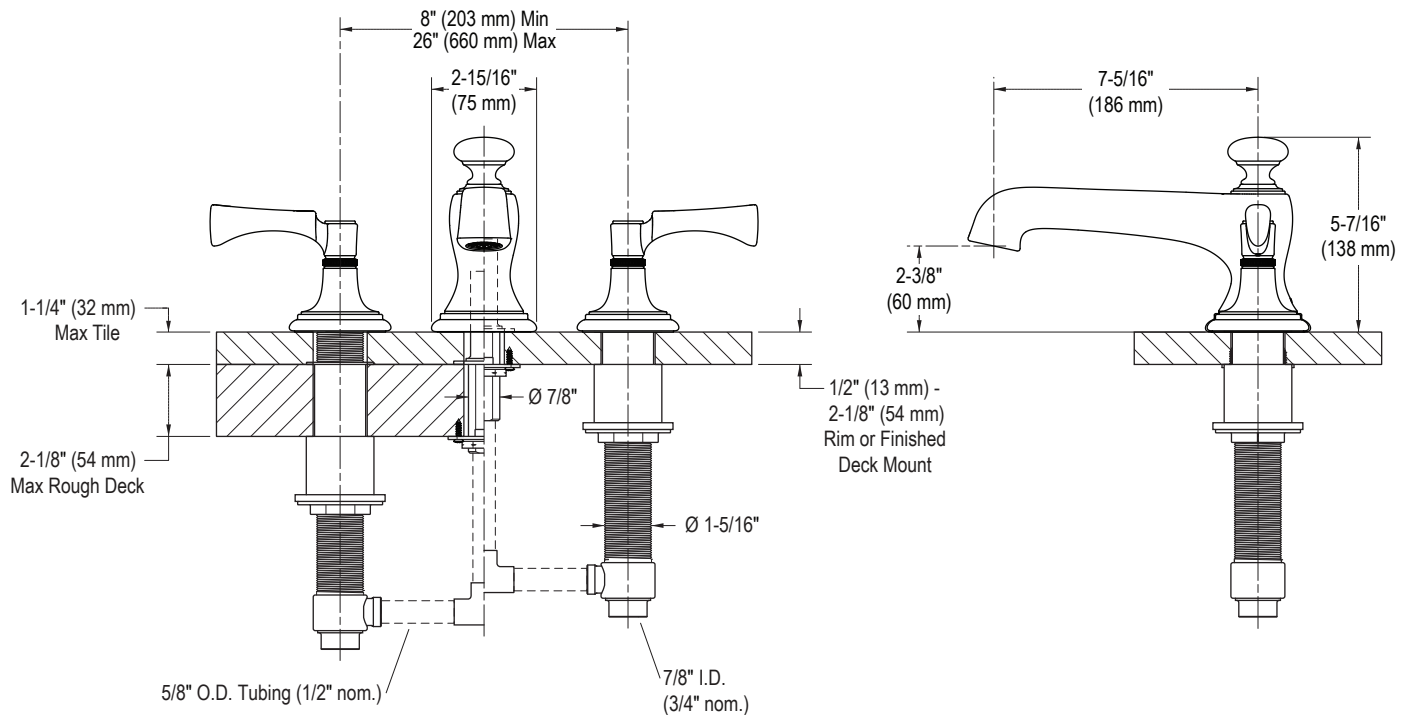

FEATURES

- Solid Brass Construction for Durability and Reliability
- Quarter-Turn Washerless Ceramic Disc Valves
- Coordinates with the Bellis Collection

CODES/STANDARDS APPLICABLE

- Specified model meets or exceeds the following:
- ASME A112.18.1/CSA B125.1
 - IAPMO/cUPC
 - ADA (Cross and Lever Handles)

P24603

ADA

Handle Options

SPECIFIED MODEL				
Model	Description	Finishes		
P24603-CR	Bellis Deck-Mounted Bath Set, Cross Handle	<input type="checkbox"/> CP Polished Chrome	<input type="checkbox"/> AD Nickel Silver	<input type="checkbox"/> AG Brushed Nickel
P24603-LV	Bellis Deck-Mounted Bath Set, Lever Handle	<input type="checkbox"/> CP Polished Chrome	<input type="checkbox"/> AD Nickel Silver	<input type="checkbox"/> AG Brushed Nickel
Required Rough-In				
P19303-00	3/4" Ceramic High-Flow Valve System	<input type="checkbox"/> NA		