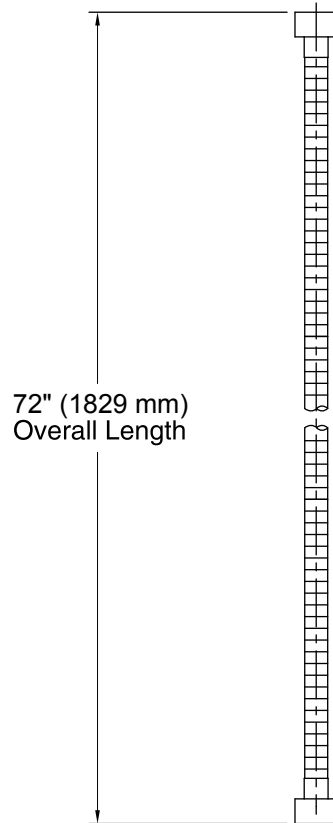

Technical Information

All product dimensions are nominal.

Notes

ADA, OBC, CSA B651 compliant when installed to the specific requirements of these regulations.