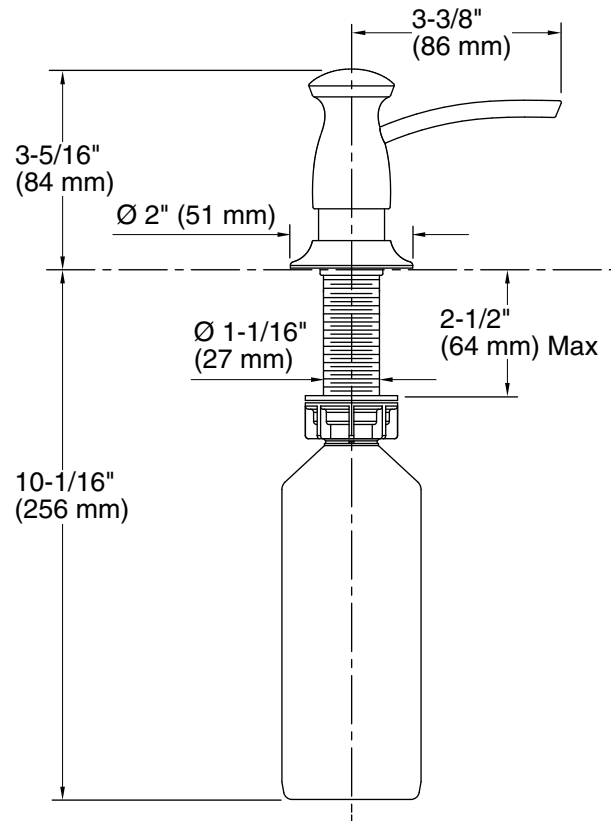

Features

- Holds up to 16 ounces of soap or lotion; refillable from top.
- May be installed in predrilled sink holes or surfaces up to 2" thick.
- Clamshell packed.
- Coordinates with transitional-style faucets.

Technical Information

All product dimensions are nominal.

Material: Brass

Notes

Install this product according to the installation guide.