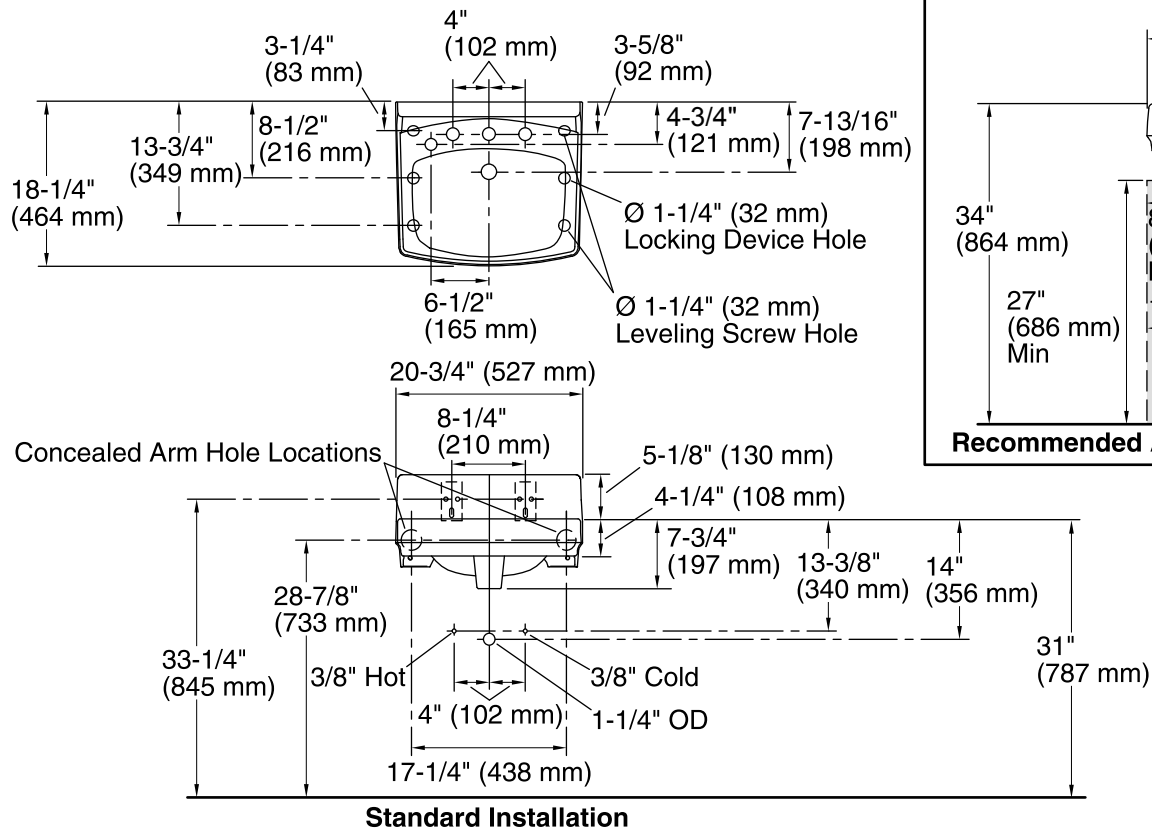

Technical Information

All product dimensions are nominal.

1. Bowl configuration: Single
   Installation: Wall-mount
   Bowl area (Center): Length: 10" (254 mm)
   Width: 15" (381 mm)
   With overflow: Yes
   Water depth: 3-1/4" (83 mm)
2. Number of deck holes: 4
   Faucet hole spacing: 8" (203 mm)
   Faucet hole(s): 1-3/8" (35 mm)
   Soap/Lotion hole: 1-1/4" (32 mm)
   Drain hole: 1-3/4" (44 mm)

Notes

Install this product according to the installation instructions.

ADA compliant when installed to the specific requirements of these regulations.