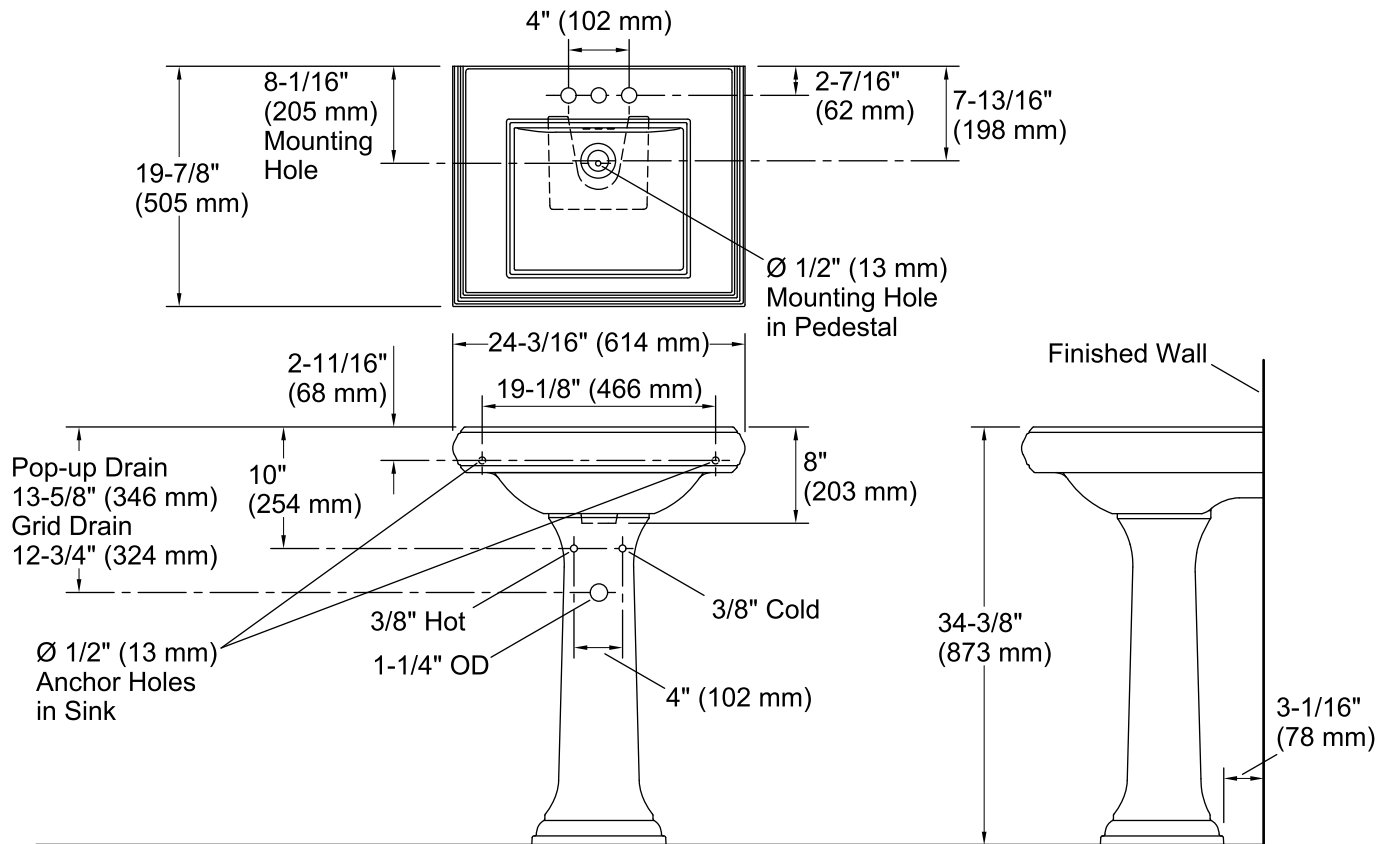

Memoirs® Classic
Pedestal Bathroom Sink
K-2238-4

Features

- 4-inch center faucet holes.
- Refined rectangular basin.
- Overflow drain.
- Combination consists of the K-2239-4 basin and the K-2267 pedestal.
- Coordinates with other products in the Memoirs collection.

Material

- Fireclay

Installation

- Pedestal

Recommended Products/Accessories

- K-7605-P Angle Supply with Stop (pair)
- K-8998 P-Trap

Optional Products/Accessories

- 1041816 Hardware kit, Hollow Wall

Included Components

Product consists of:

- K-2267 Bathroom Sink Pedestal
- K-2239-4 Pedestal/Console Table Bathroom Sink

Additional Components:

- Accessory pack
- Rubber pads

Codes/Standards

ASME A112.19.2/CSA B45.1

Technical Information

All product dimensions are nominal.

Bowl configuration:	Single
Installation:	Pedestal
Bowl area (Only):	Length: 15" (381 mm) Width: 13" (330 mm) Water depth: 4-1/2" (114 mm)
Number of deck holes:	3
Faucet hole spacing:	4" (102 mm)
Faucet hole(s):	1-1/4" (32 mm)
Drain hole:	1-3/4" (44 mm)