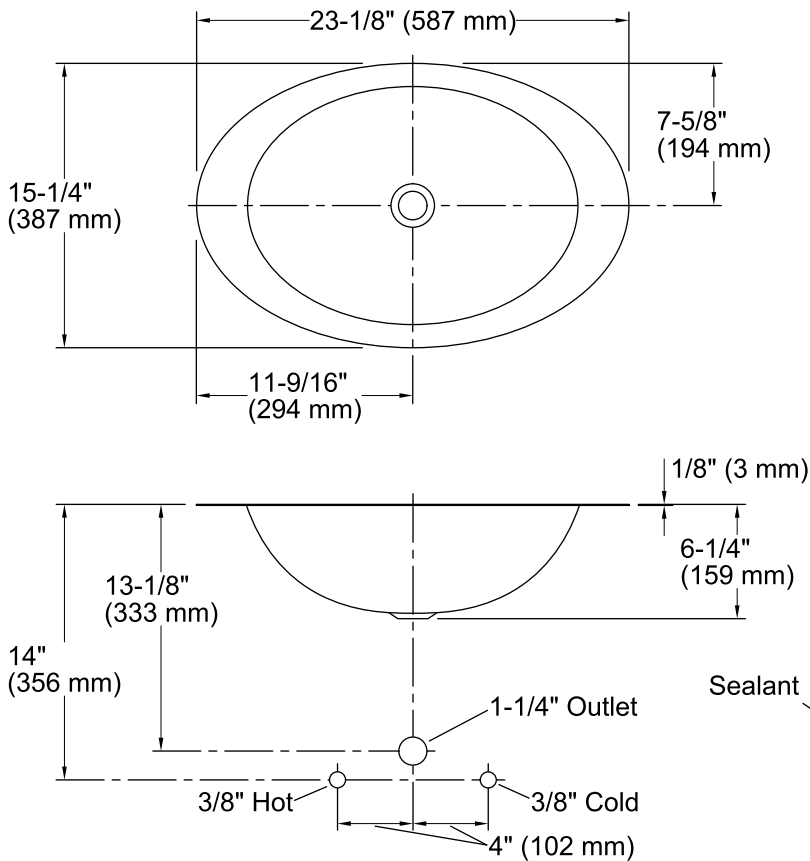

Rhythm®
Under-mount Bathroom Sink
K-2602-SU

Features

- Elliptical basin with Satin finish.
- No faucet holes; requires wall- or counter-mount faucet.

Material

- 20-gauge stainless steel.

Installation

- Under-mount

- ASME A112.19.3/CSA B45.4
- ADA
- ICC/ANSI A117.1
- CSA B651

KOHLER® One-Year Limited Warranty

See website for detailed warranty information.

Technical Information

All product dimensions are nominal.

Bowl configuration:	Single
Installation:	Under-mount
Bowl area (Only):	Length: 18" (457 mm) Width: 13" (330 mm) Water depth: 5-7/8" (149 mm)
Drain hole:	1-5/8" (41 mm)
Template:	1000258-7, required, included

Notes

Install this product according to the installation instructions.

Supplied basin clamp assembly requires 3/4" (19 mm) minimum countertop thickness. Installer must supply anchors for thinner countertops.