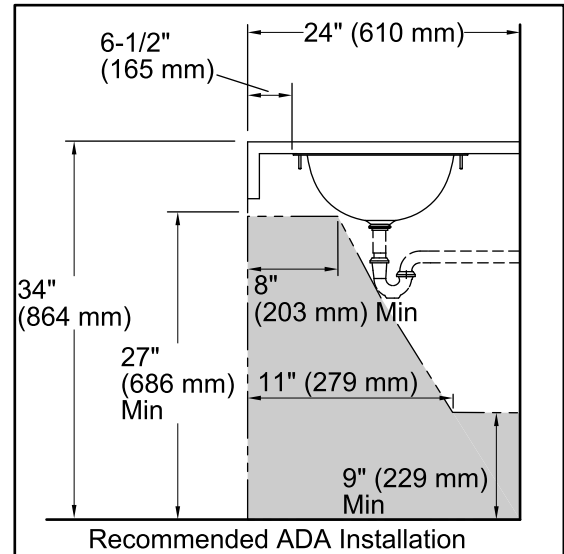

Rhythm®
Under-mount Bathroom Sink
K-2602-SU

Features

- Elliptical basin with Satin finish.
- No faucet holes; requires wall- or counter-mount faucet.

Material

- 20-gauge stainless steel.

Installation

- Under-mount

Recommended Products/Accessories

- K-7114 Pop-Up Drain
- K-7127 Drain
- K-7129 Drain
- K-8998 P-Trap

Included Components

Additional Components:

- 1 193643 Basin clamps
- drain gasket
- tube

ADA

CSA B651

Codes/Standards

- ASME A112.19.3/CSA B45.4
- ADA
- ICC/ANSI A117.1
- CSA B651

KOHLER® One-Year Limited Warranty

See website for detailed warranty information.

Technical Information

All product dimensions are nominal.

Bowl configuration:	Single
Installation:	Under-mount
Bowl area (Only):	Length: 18" (457 mm) Width: 13" (330 mm) Water depth: 5-7/8" (149 mm)
Drain hole:	1-5/8" (41 mm)
Template:	1000258-7, required, included

Notes

Install this product according to the installation instructions.

Supplied basin clamp assembly requires 3/4" (19 mm) minimum countertop thickness. Installer must supply anchors for thinner countertops.