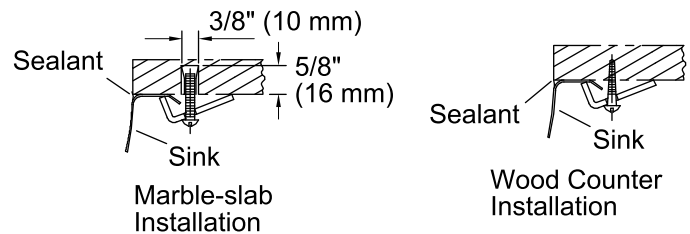

Rhythm®
Under-mount Bathroom Sink
K-2602-SU

Features

- Elliptical basin with Satin finish.
- No faucet holes; requires wall- or counter-mount faucet.

Material

- 20-gauge stainless steel.

Installation

- Under-mount

- ASME A112.19.3/CSA B45.4
- ADA
- ICC/ANSI A117.1
- CSA B651

KOHLER® One-Year Limited Warranty

See website for detailed warranty information.

Technical Information

All product dimensions are nominal.

Bowl configuration:	Single
Installation:	Under-mount
Bowl area (Only):	Length: 18" (457 mm) Width: 13" (330 mm) Water depth: 5-7/8" (149 mm)
Drain hole:	1-5/8" (41 mm)
Template:	1000258-7, required, included

Notes

Install this product according to the installation instructions.

Supplied basin clamp assembly requires 3/4" (19 mm) minimum countertop thickness. Installer must supply anchors for thinner countertops.