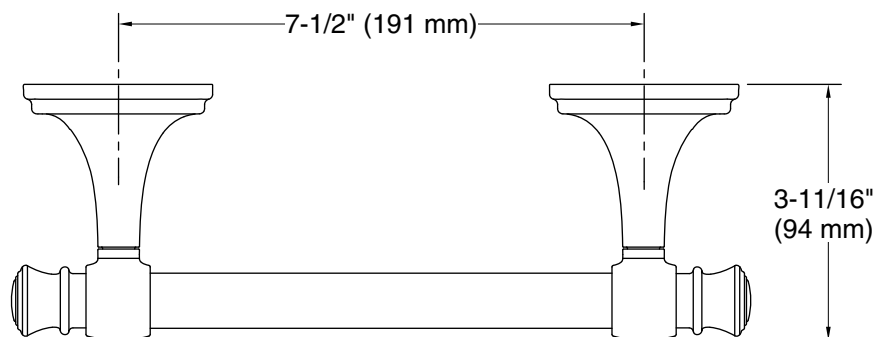

Technical Information

All product dimensions are nominal.

Installation Type: Wall-mount

Material: Zinc, Stainless Steel

Notes

Install this product according to the installation instructions.

CAUTION: Risk of personal injury. Do not install these products in any area where they are likely to be used inadvertently as a grab bar or support bar. These products are not designed or intended for use as a grab bar or support bar.