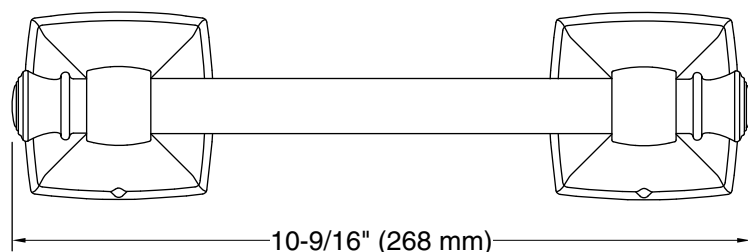

Technical Information

All product dimensions are nominal.

Installation Type: Wall-mount

Material: Zinc, Stainless Steel

Notes

Install this product according to the installation instructions.

CAUTION: Risk of personal injury. Do not install these products in any area where they are likely to be used inadvertently as a grab bar or support bar. These products are not designed or intended for use as a grab bar or support bar.