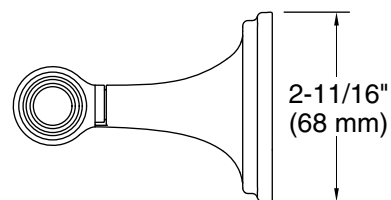

Technical Information

All product dimensions are nominal.

Installation Type: Wall-mount

Material: Zinc, Stainless Steel

Notes

Install this product according to the installation instructions.

CAUTION: Risk of personal injury. Do not install these products in any area where they are likely to be used inadvertently as a grab bar or support bar. These products are not designed or intended for use as a grab bar or support bar.