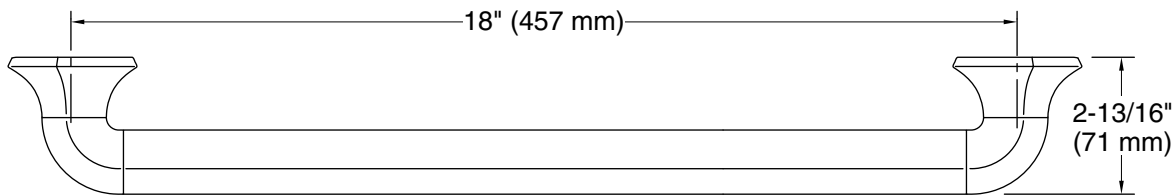

Technical Information

All product dimensions are nominal.

Material: Stainless Steel

Notes

ADA compliant when installed to the specific requirements of these regulations.