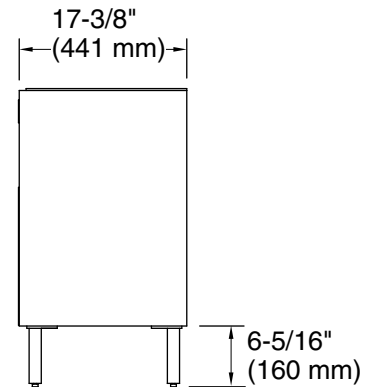

Technical Information

All product dimensions are nominal.

Notes

Install this product according to the installation guide.

Select the type of fastener based upon the wall material. Two 500 lb (227 kg) minimum load bearing fasteners are recommended.