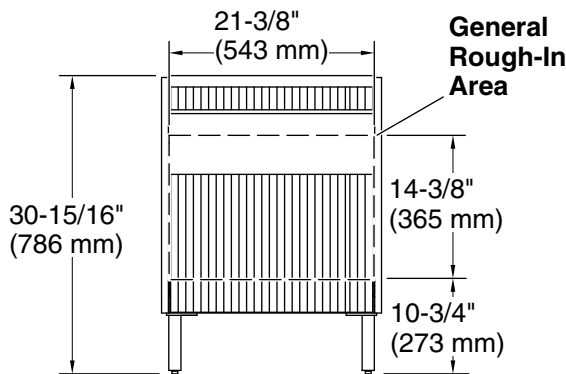

Technical Information

All product dimensions are nominal.

Notes

Install this product according to the installation guide.

Select the type of fastener based upon the wall material. Two 500 lb (227 kg) minimum load bearing fasteners are recommended.