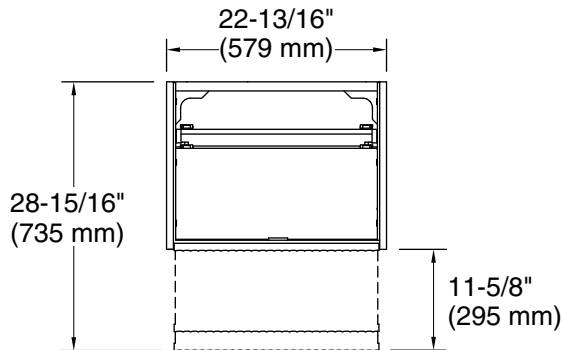

Technical Information

All product dimensions are nominal.

Notes

Install this product according to the installation guide.

Select the type of fastener based upon the wall material. Two 500 lb (227 kg) minimum load bearing fasteners are recommended.