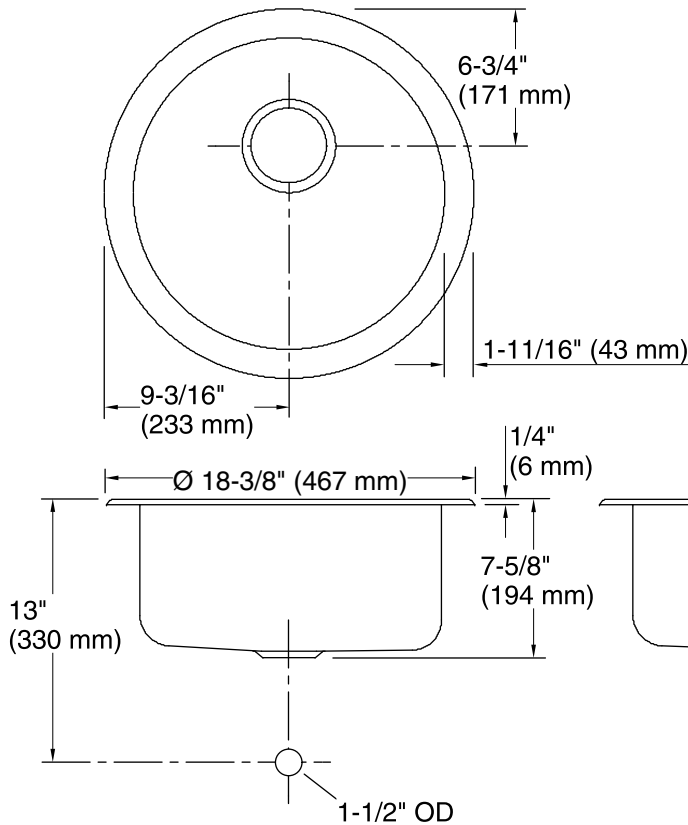

Kit #52047

Top-Mount
Installation
Kit #7257

Technical Information

All product dimensions are nominal.

Bowl configuration:	Single
Installation:	Under-mount
Min. base cabinet width:	24" (610 mm)
Bowl area (Only):	Diameter: 15" (381 mm) Bowl depth: 7-1/2" (191 mm)
Drain hole:	3-5/8" (92 mm)
Template:	113392-7, required, included

Notes

Install this product according to the installation instructions.

Supplied bowl clamp assemblies require 1" (25 mm) minimum countertop thickness. Installer must supply hardware for thinner countertops.

For multiple bowl under-mount installations, a minimum distance of 3-1/2" (89 mm) is required between bowls.

Countertop supplier to determine required support.

Waterproof unprotected overhang area of the underside of wood counter.

ADA compliant when installed to the specific requirements of these regulations.

ADA permits a parallel approach to wet bars.