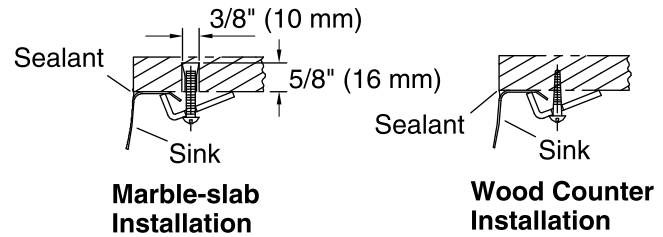

Kit #52047

Top-Mount
Installation
Kit #7257

Technical Information

All product dimensions are nominal.

Bowl configuration:	Single
Installation:	Under-mount
Min. base cabinet width:	24" (610 mm)
Bowl area (Only):	Diameter: 15" (381 mm) Bowl depth: 7-1/2" (191 mm)
Drain hole:	3-5/8" (92 mm)
Template:	113392-7, required, included

Notes

Install this product according to the installation instructions.

Supplied bowl clamp assemblies require 1" (25 mm) minimum countertop thickness. Installer must supply hardware for thinner countertops.

For multiple bowl under-mount installations, a minimum distance of 3-1/2" (89 mm) is required between bowls.

Countertop supplier to determine required support.

Waterproof unprotected overhang area of the underside of wood counter.

ADA compliant when installed to the specific requirements of these regulations.

ADA permits a parallel approach to wet bars.