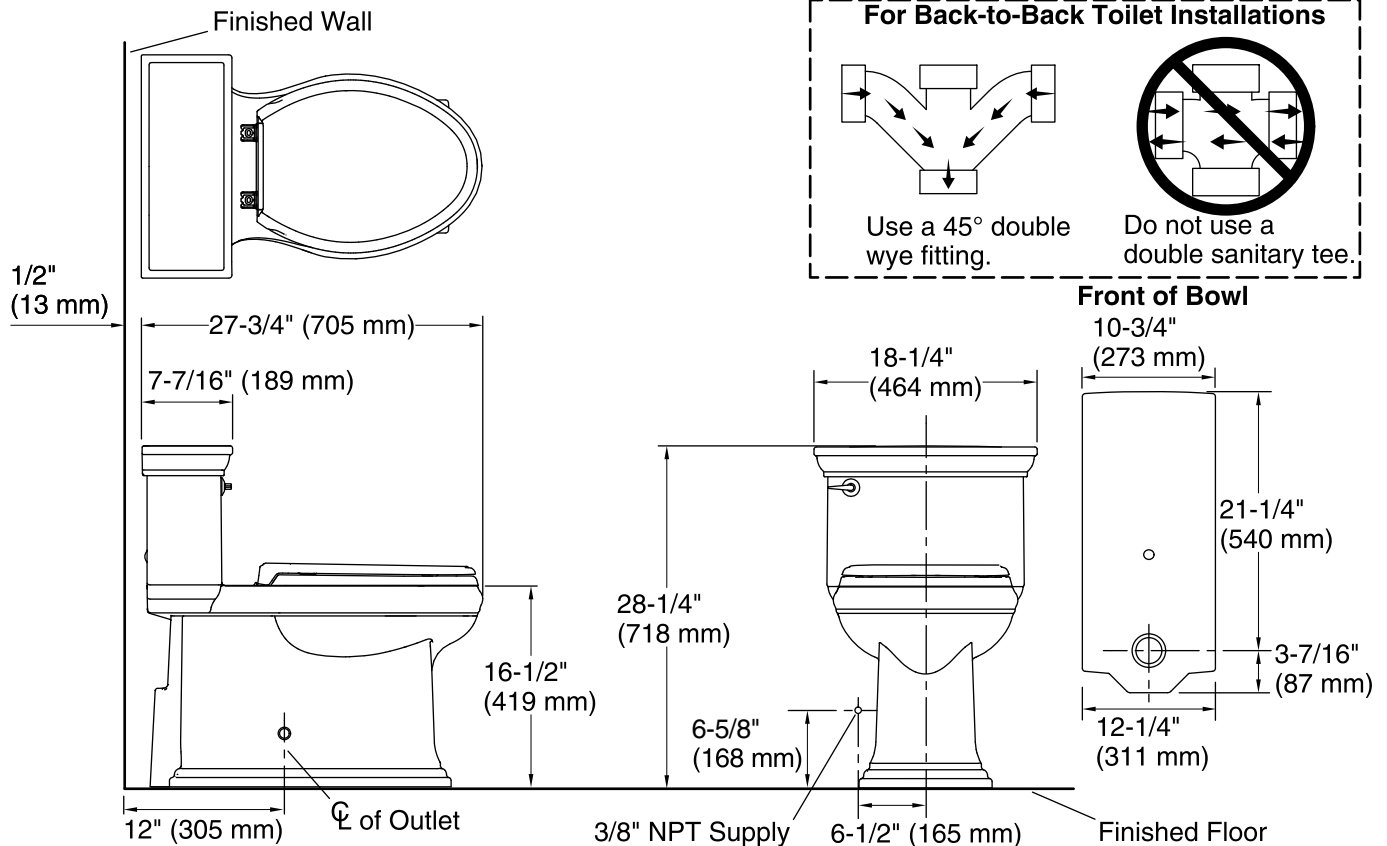

## Installation

- Standard 12-inch rough-in.
- 10-inch and 14-inch rough-in kits are also available.

# Memoirs® Stately Comfort Height®

one-piece compact elongated 1.28 gpf toilet

K-6428

## Technical Information

All product dimensions are nominal.

Toilet type:	One-piece, Floor-mount
Waste Outlet:	Floor
Bowl shape:	Compact elongated
Flush type:	AquaPiston®
Trap passageway:	2-1/8" (54 mm)
Water Consumption	
Full:	1.28 gpf (4.8 lpf)
Water surface size:	9-5/8" x 7-3/8" (244 mm x 187 mm)
Rim to water surface:	5-3/8" (137 mm)
Rough-in:	12" (305 mm)
Seat-mounting holes:	5-1/2" (140 mm)