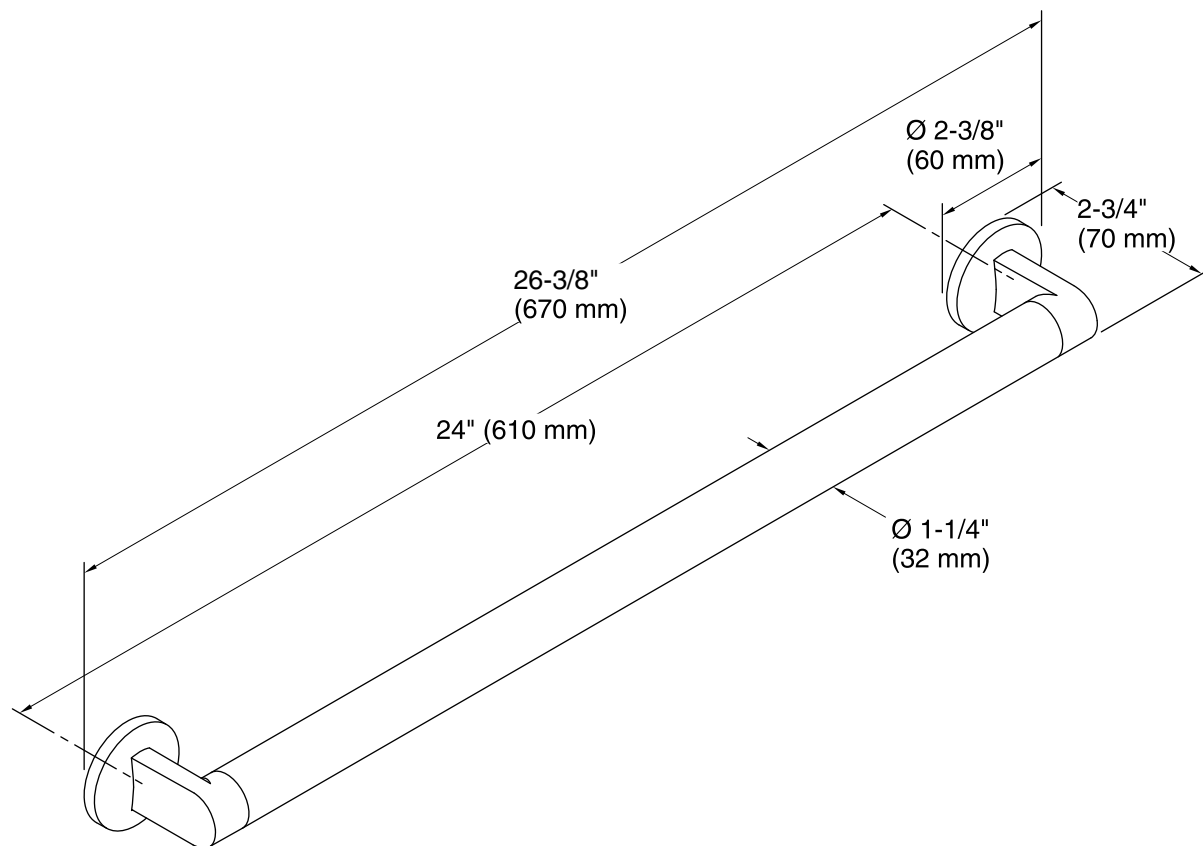

Technical Information

All product dimensions are nominal.

Notes

Install this product according to the installation instructions.

WARNING: Risk of personal injury. The wall plates on the grab bar must be mounted to a brace between the wall studs. This will ensure that the weight of the user is adequately supported.