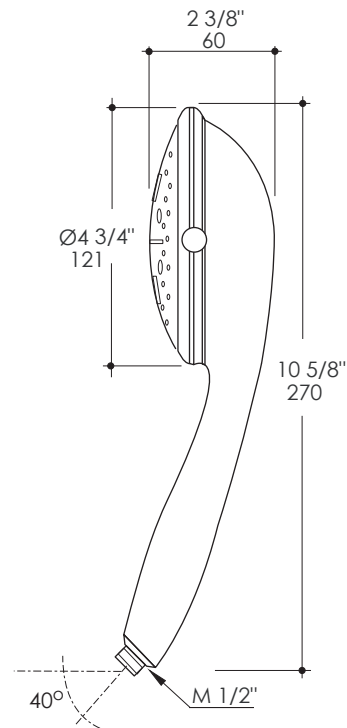

Embrace Shower Head Item #0580

Features:

- Hand-held round shower head with four function variable spray
- Includes 59" flexible hose
- Hook and intake sold separately
- Easy-clean rubber nozzles
- Flow rate: 6.6 GPM Max at 60 PSI (varies by shower function) & 2.4 GPM Min
- Includes back flow preventer with flow regulator 2.5 GPM
- Meets and exceeds the following standard:
 - ASME A112.18.1-2012/CSA B125.1-12

Recommended Accessories:

- Item #1570: Wall-mount round rail with hook for hand-held shower head
- Item #1573: Water intake

Finish Options:

CR - Polished Chrome

Product Specifications:

Notes:

Drawings provided herein are meant to give the user an idea of the product and are not made to scale. The size in inches is rounded up to the nearest 1/16".