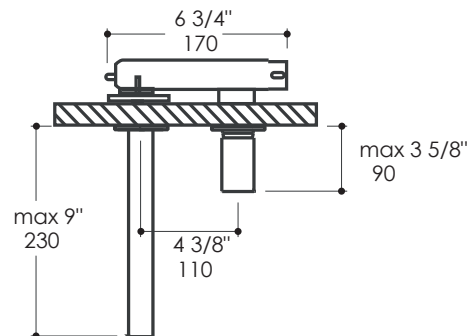

Arch Faucet Item #13012

Features:

- Wall-mount two-hole faucet with one knob handle on right, no backplate
- Open spout features a natural water flow
- Brass construction with single ceramic disc cartridge
- Includes rough-in and trim
- Flow rate: 1.2 GPM

Finish Options:

CR - Polished Chrome

Parts:

R13012 - Replacement ceramic disc cartridge

Product Specifications:

Notes:

Drawings provided herein are meant to give the user an idea of the product and are not made to scale. The size in inches is rounded up to the nearest 1/16".