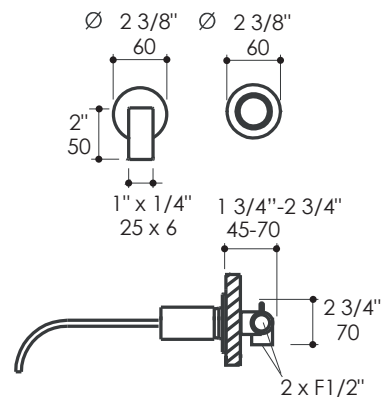

Arch Faucet Item #13012

Features:

- Wall-mount two-hole faucet with one knob handle on right, no backplate
- Open spout features a natural water flow
- Brass construction with single ceramic disc cartridge
- Includes rough-in and trim
- Flow rate: 1.2 GPM

Finish Options:

CR - Polished Chrome

Parts:

R13012 - Replacement ceramic disc cartridge

Product Specifications:

Notes:

Drawings provided herein are meant to give the user an idea of the product and are not made to scale. The size in inches is rounded up to the nearest 1/16".