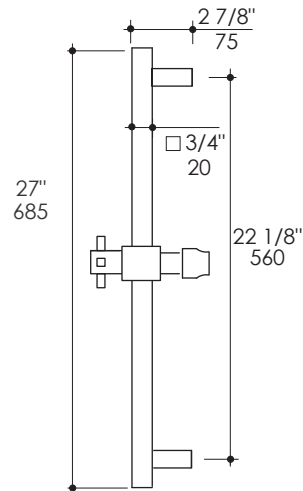

Waterblade Shower Rail Item #2070

Features:

- Wall-mount square rail with hook for hand-held shower head
- Cross handle to adjust height and direction of hook
- Shower head and intake sold separately

Recommended Accessories:

- Item #2060: Hand-held shower head with 59" flexible hose
- Item #W1473: Water intake

Finish Options:

CR - Polished Chrome

Product Specifications:

Notes:

Drawings provided herein are meant to give the user an idea of the product and are not made to scale. The size in inches is rounded up to the nearest 1/16".