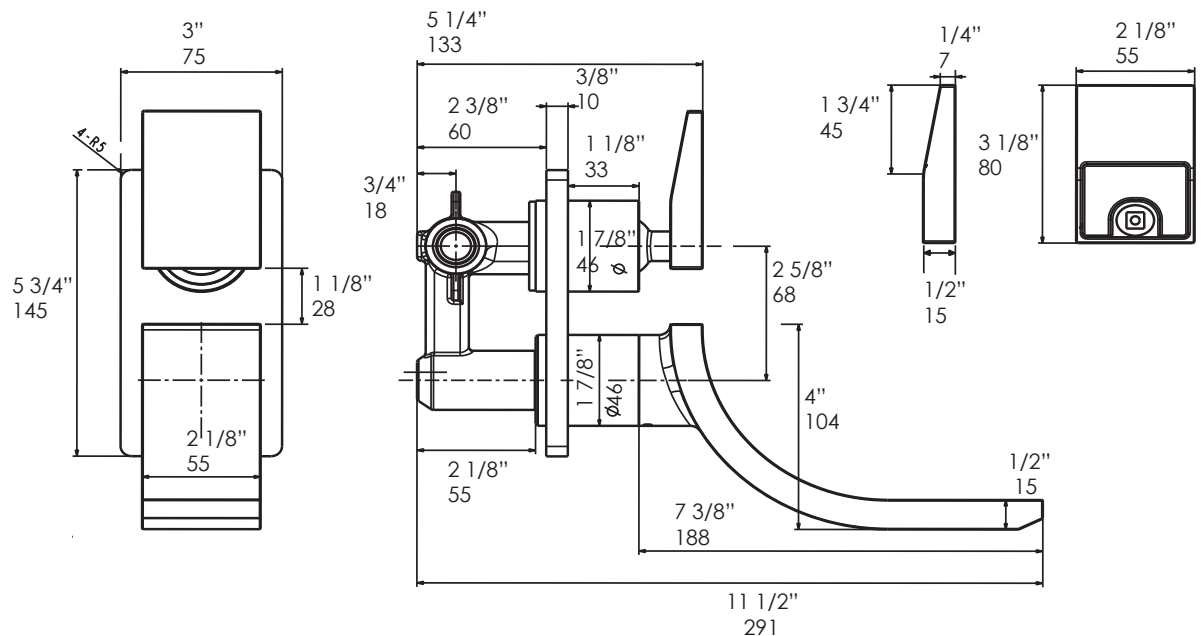

LACAVA®

Suave Faucet Item #6010

Features:

- Wall-mount faucet with one lever handle on the top and a backplate
- Brass construction with single ceramic disc cartridge
- Includes rough-in and trim
- Flow rate: 1.2 GPM at 60 psi

Finish Options:

CR - Polished Chrome

Parts:

- 6010A-Trim
- 6010B- Rough in

Product Specifications:

Notes:
 Drawings provided herein are meant to give the user an idea of the product and are not made to scale. The size in inches is rounded up to the nearest 1/16".
 Plumbing specifications are only a guideline and may need to be altered based on the application.
 Product specifications are not binding to the manufacturer and can be changed without notice at any time. Please refer to your shipment for product final sizes.