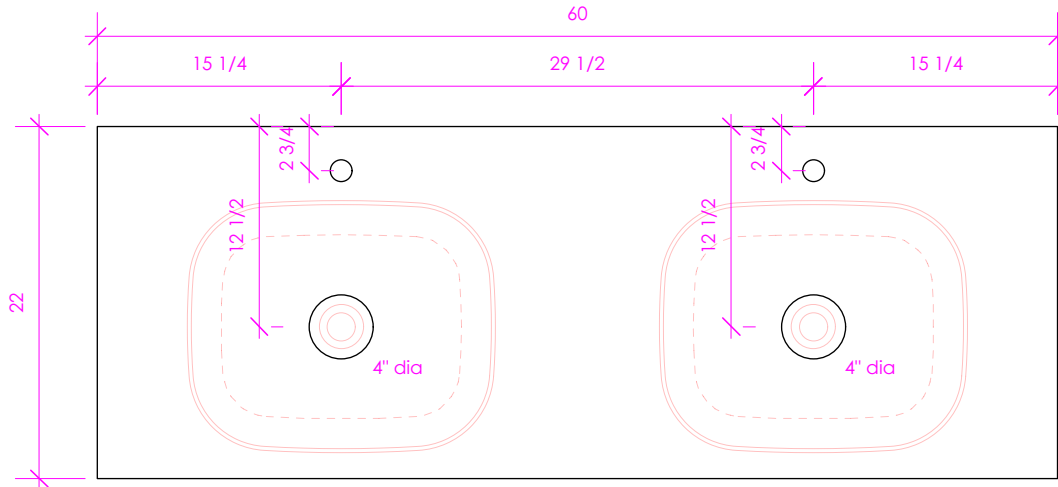

LACAVA

NAVI VS

NAV-VS-60T

FEATURES:

- EASED EDGES
- USED WITH VESSEL SINKS (SOLD SEPARATELY)
- SHOWN WITH N33 SINKS
- PROUDLY HANDMADE IN THE USA

FINISHES:

WOOD:

STANDARD: