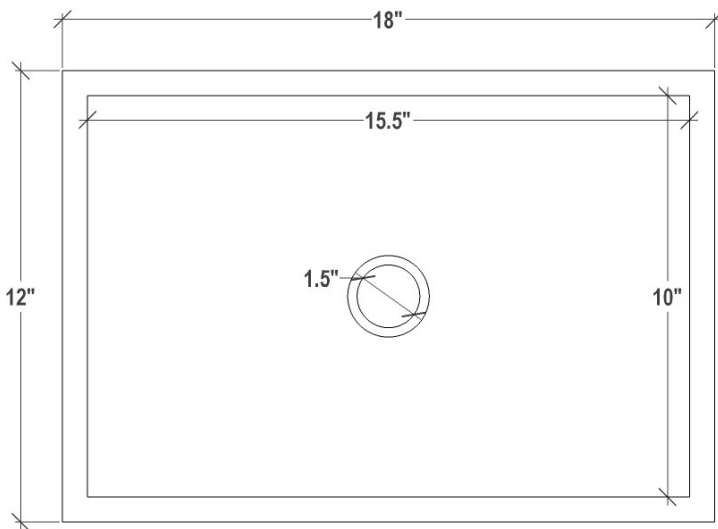

AVAILABLE DRAINS

D004	Grid Strainer
D005	Lift and Turn
D006	Pop-Up with Horizontal Lift Rod
D011 – D017	Decorative Grid Strainer

INSTALLATION

Use 100% silicone to adhere sink to countertop. Clean any excess silicone from sink surface. Clips are not included but may be provided by countertop fabricator. Conversion Kit for drain installation is included with each sink.

DIMENSIONS WILL VARY

DO NOT use this sheet as a guide for countertop cuts. Due to the handmade nature of each product, templates are not provided.