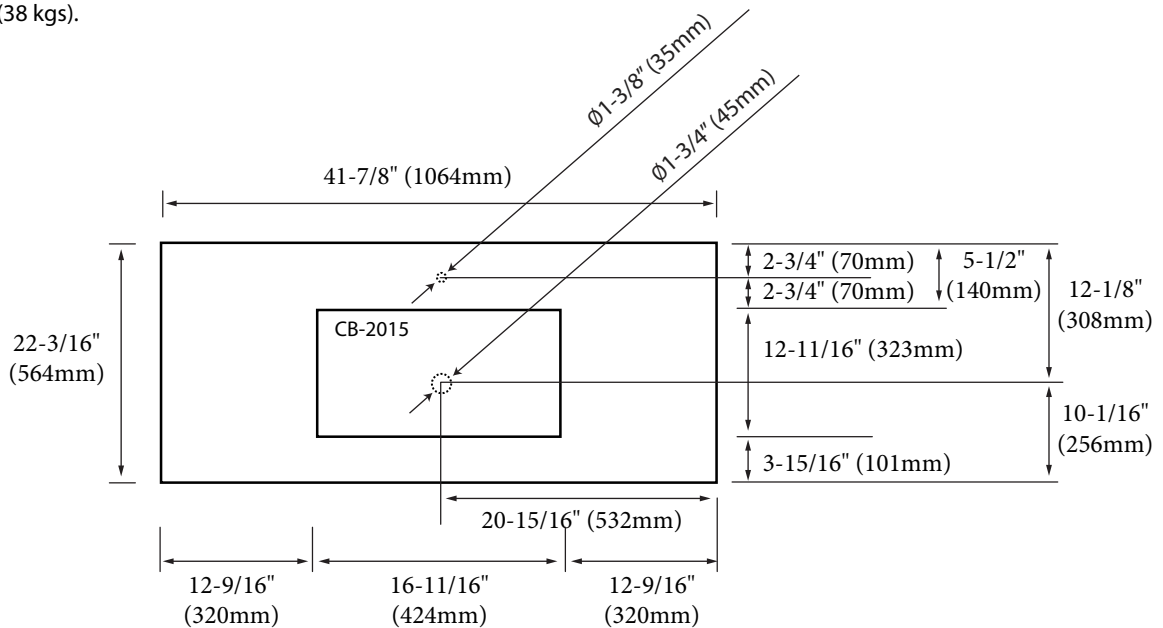

- QSV2230-42-110-XX - Single faucet (as shown)
- QSV2230-42-130-XX - 8" widespread

### FEATURES

- Design: Quartzstone Countertop with apron.
- Material: Quartz composite.
- Type: Above-counter with under mount sink
- Dimension: 41-7/8" (1064 mm) L x 22-3/16" (564 mm) W x 2-15/16" (75 mm) H
- Slab thickness: 3/4" (20 mm)
- Basin cut-out for Madeli undermount sink CB-2015.
- Faucet hole(s): Single or 8" widespread.
- 3" apron on front/ back/left/right sides.
- Backsplash included: 41-7/8" (1064 mm) x 3/4" (20 mm) x 3-15/16" (100 mm) H
- Packaging Dimensions: 45" (1143 mm) x 26" (660 mm) x 7" (178 mm)
- Gross Weight: 83 lbs (38 kgs).

### UNDER SIDE VIEW (CLIP POSITIONS)