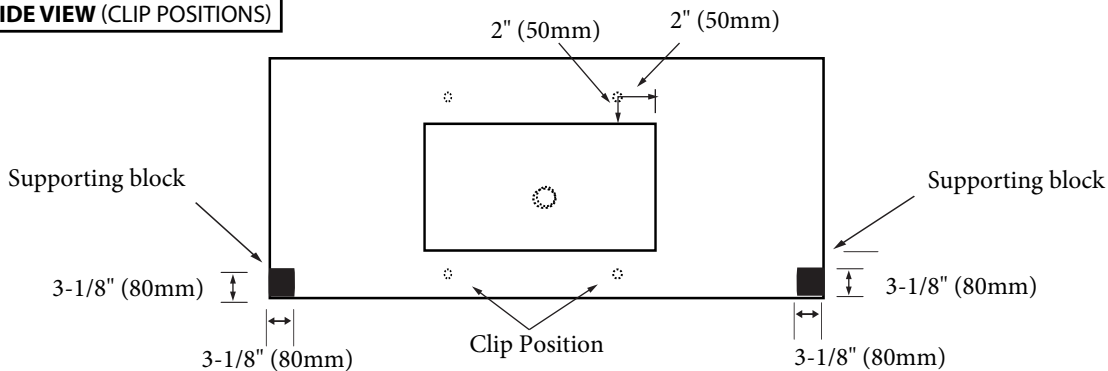

### FEATURES

- Design: Quartzstone Countertop with apron.
- Material: Quartz composite.
- Type: Above-counter with under mount sink
- Dimension: 41-7/8" (1064 mm) L x 22-3/16" (564 mm) W x 2-15/16" (75 mm) H
- Slab thickness: 3/4" (20 mm)
- Basin cut-out for Madeli undermount sink CB-2015.
- Faucet hole(s): Single or 8" widespread.
- 3" apron on front/ back/left/right sides.
- Backsplash included: 41-7/8" (1064 mm) x 3/4" (20 mm) x 3-15/16" (100 mm) H
- Packaging Dimensions: 45" (1143 mm) x 26" (660 mm) x 7" (178 mm)
- Gross Weight: 83 lbs (38 kgs).

### TOP VIEW

### UNDER SIDE VIEW (CLIP POSITIONS)