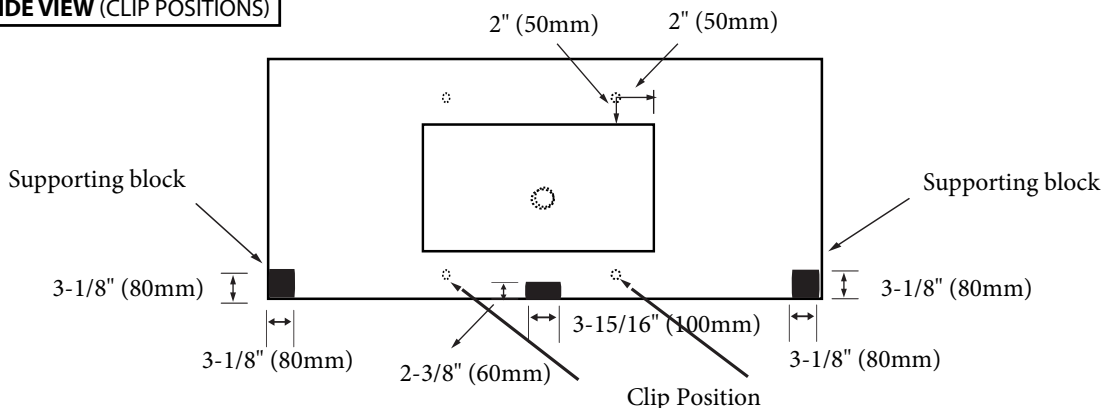

### FEATURES

- Design: Quartzstone Countertop with apron.
- Material: Quartz composite
- Type: Above-counter with under mount sink
- Dimension: 47-7/8" (1216 mm) L x 22-3/16" (564 mm) W x 2-15/16" (75 mm) H
- Slab thickness: 3/4" (20 mm)
- Basin cut-out for Madeli undermount sink CB-2015
- Faucet hole(s): Single or 8" widespread
- 3" apron on front/ back/left/right sides.
- Backsplash included: 47-7/8" (1216 mm) x 3/4" (20 mm) x 3-15/16" (100 mm) H
- Packaging Dimensions: 51" (1295 mm) x 26" (660 mm) x 7" (178 mm)
- Gross Weight: 95 lbs (43.18 kg)

### TOP VIEW

### UNDER SIDE VIEW (CLIP POSITIONS)