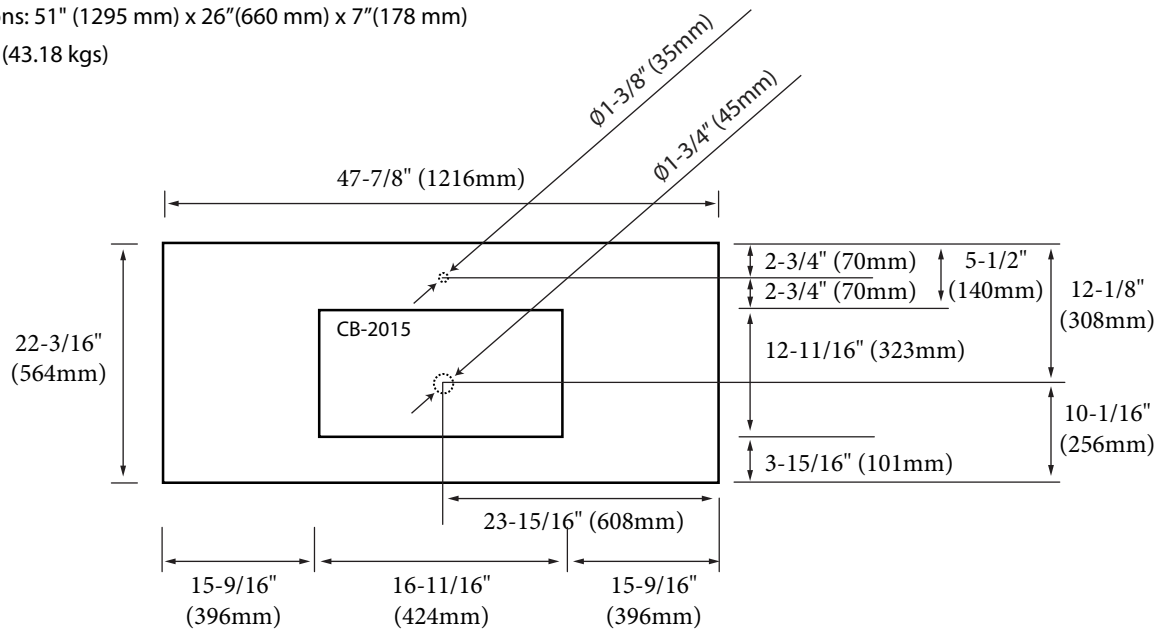

- QSV2230-48-110-XX - Single faucet (as shown)
- QSV2230-48-130-XX - 8" widespread

## Quartzstone Countertop - 48"

### FEATURES

- Design: Quartzstone Countertop with apron.
- Material: Quartz composite
- Type: Above-counter with under mount sink
- Dimension: 47-7/8" (1216 mm) L x 22-3/16" (564 mm) W x 2-15/16" (75 mm) H
- Slab thickness: 3/4" (20 mm)
- Basin cut-out for Madeli undermount sink CB-2015
- Faucet hole(s): Single or 8" widespread
- 3" apron on front/ back/left/right sides.
- Backsplash included: 47-7/8" (1216 mm) x 3/4" (20 mm) x 3-15/16" (100 mm) H
- Packaging Dimensions: 51" (1295 mm) x 26" (660 mm) x 7" (178 mm)
- Gross Weight: 95 lbs (43.18 kg)

### UNDER SIDE VIEW (CLIP POSITIONS)