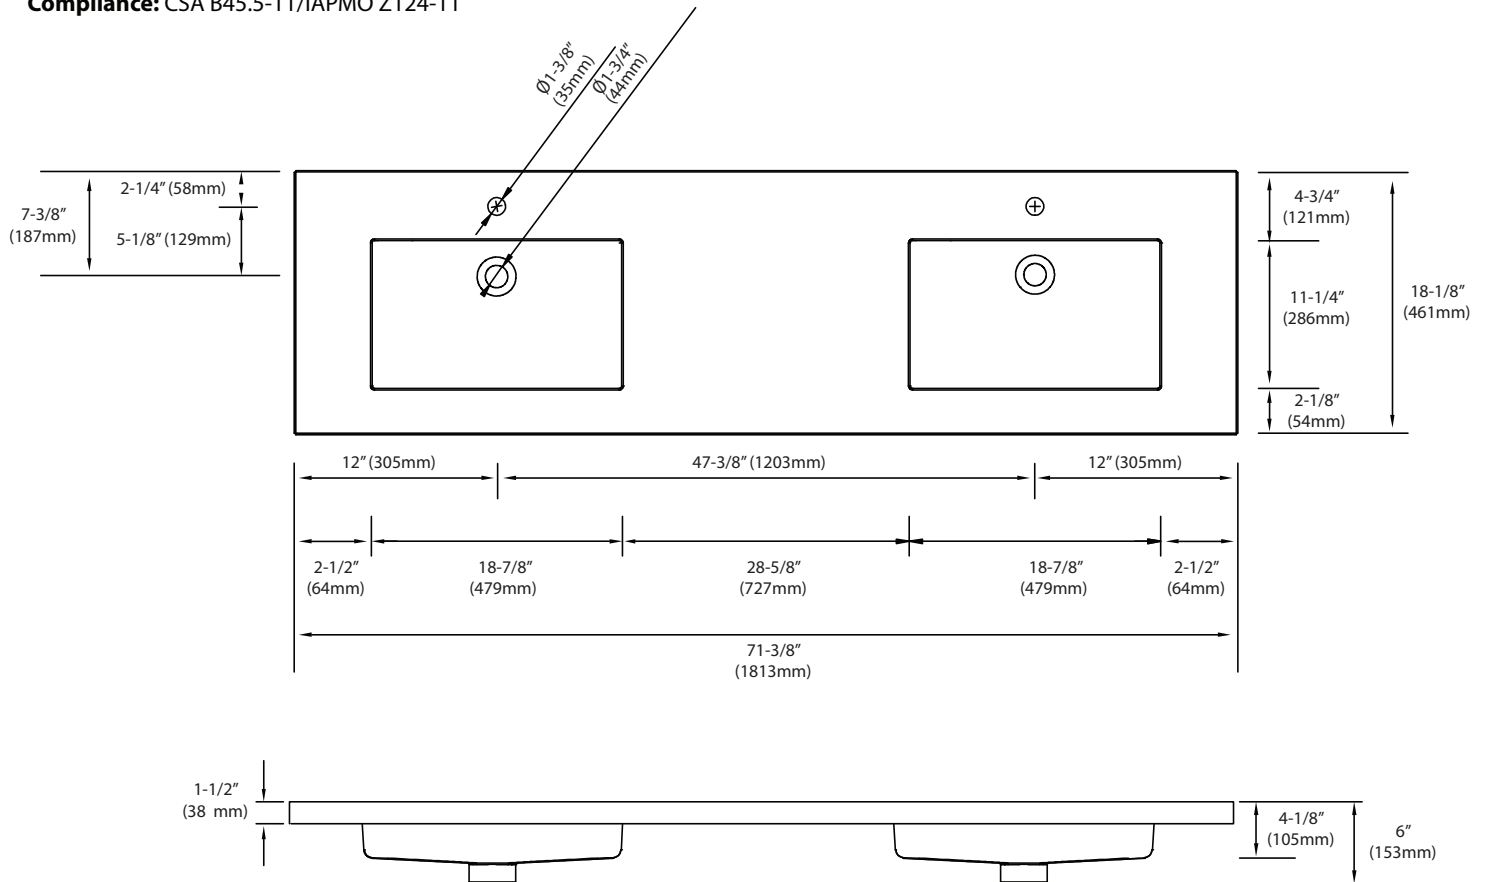

Finishes

Glossy White

Compliance: CSA B45.5-11/IAPMO Z124-11

For clarification, please contact Madeli Customer Care at (800)-819-6988 or (305)-718-8817 Ext. 1

All dimensions are approximate and subject to standard tolerance. Specifications subject to change without prior notice.