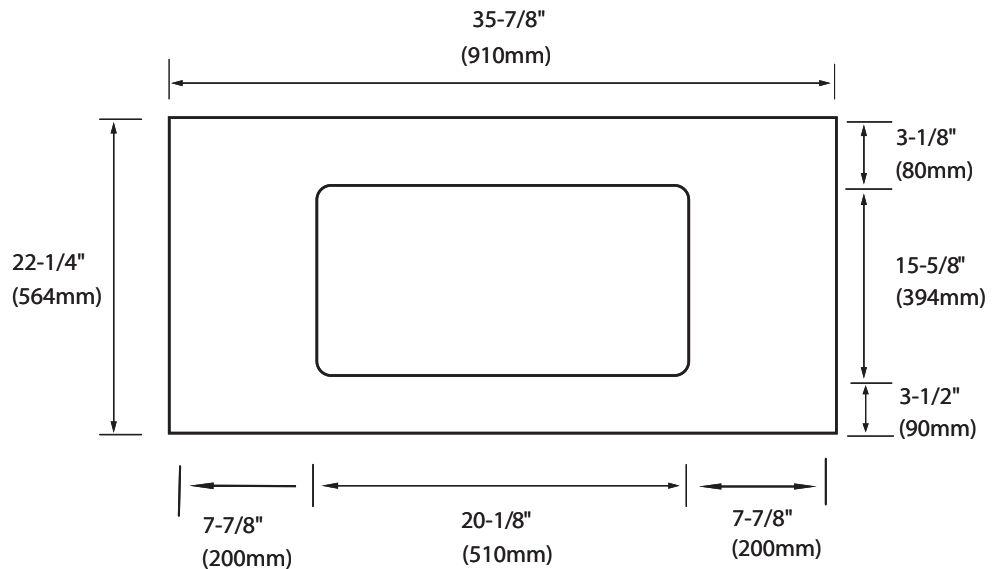

X-Stone Countertop 36"

Specification & Installation Guide

FEATURES

- Design: Countertop for above-counter basin.
- Material: X-Stone Solid Surface
- Dimension: 35-7/8" (910 mm)L x 22-1/4" (564mm)W x 3/4" (20mm)H
- XTA2208-36-000-XX with no pre-cut hole. Requires cutout by on-site installer.
- XTA2208-36-100-XX with pre-cut hole for ceramic basin CB-7124-110-WH or CB-6124-110-WH
- No Backsplash
- Packaging Dimensions: 40" (1016 mm) x 27" (686mm) x 3" (76mm)
- Gross Weight: 40 lbs (18 kg)

FINISHES

- Glossy White (GW)
- Matte White (MW)

XTA2208-36-100-XX