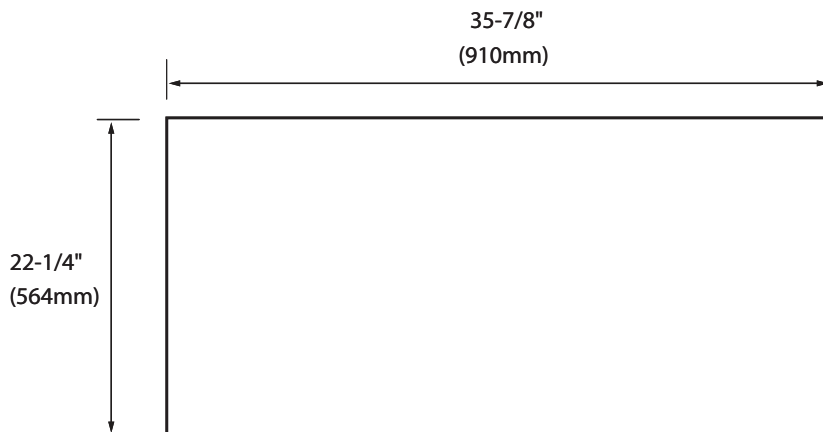

XTA2208-36-000-XX