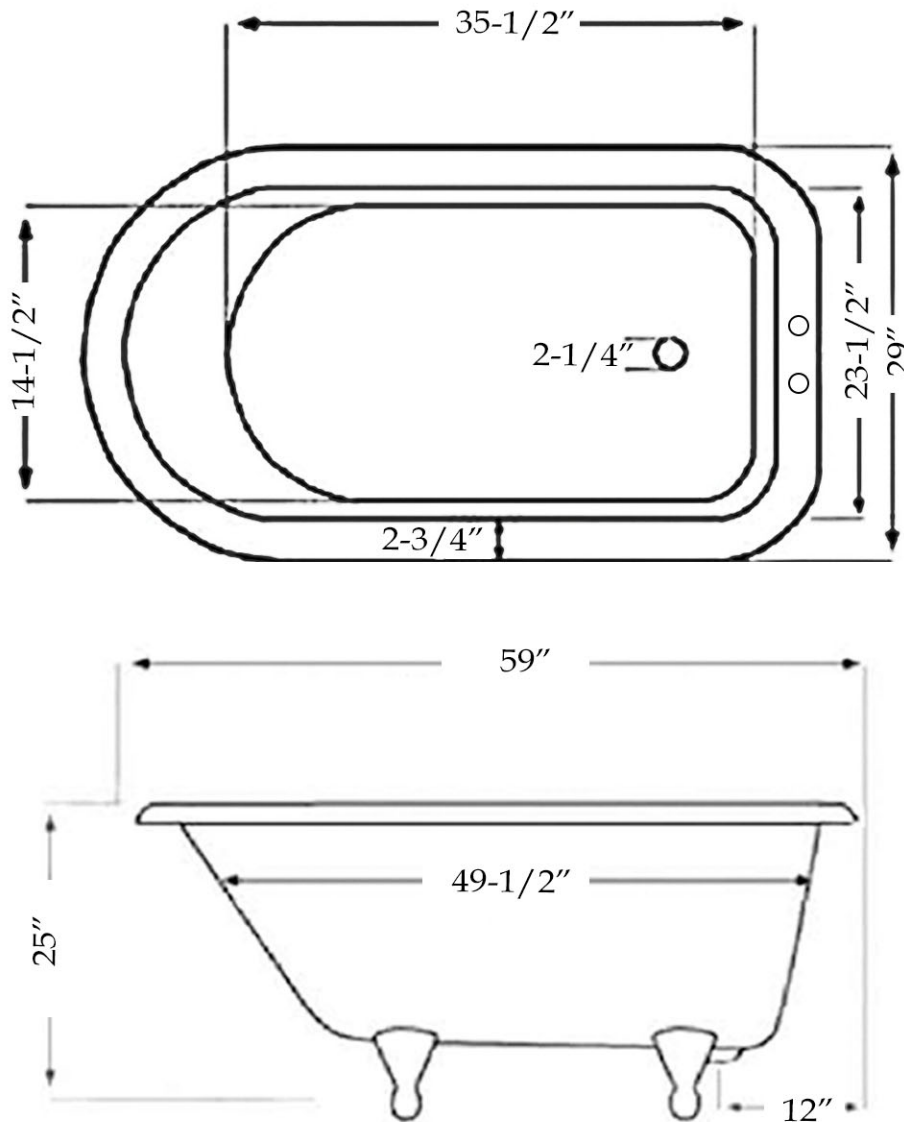

MAIDSTONE

www.MaidstoneSupply.com

Roll Top Clawfoot Tub

Part No: 1202CL60-7

Volume: 47 gal

Weight: 73 lbs

Water Depth: 13"

Contact Maidstone for additional information and specifications. For complete warranty information and a list of dealers visit www.MaidstoneSupply.com. All products and specifications are subject to change without notice. Maidstone is not responsible for typographical and/or dimensional errors. Typographical errors are subject to correction.

Note: Rough-in dimensions may vary +/- 1/2" and are subject to change. No responsibility is assumed by Maidstone.