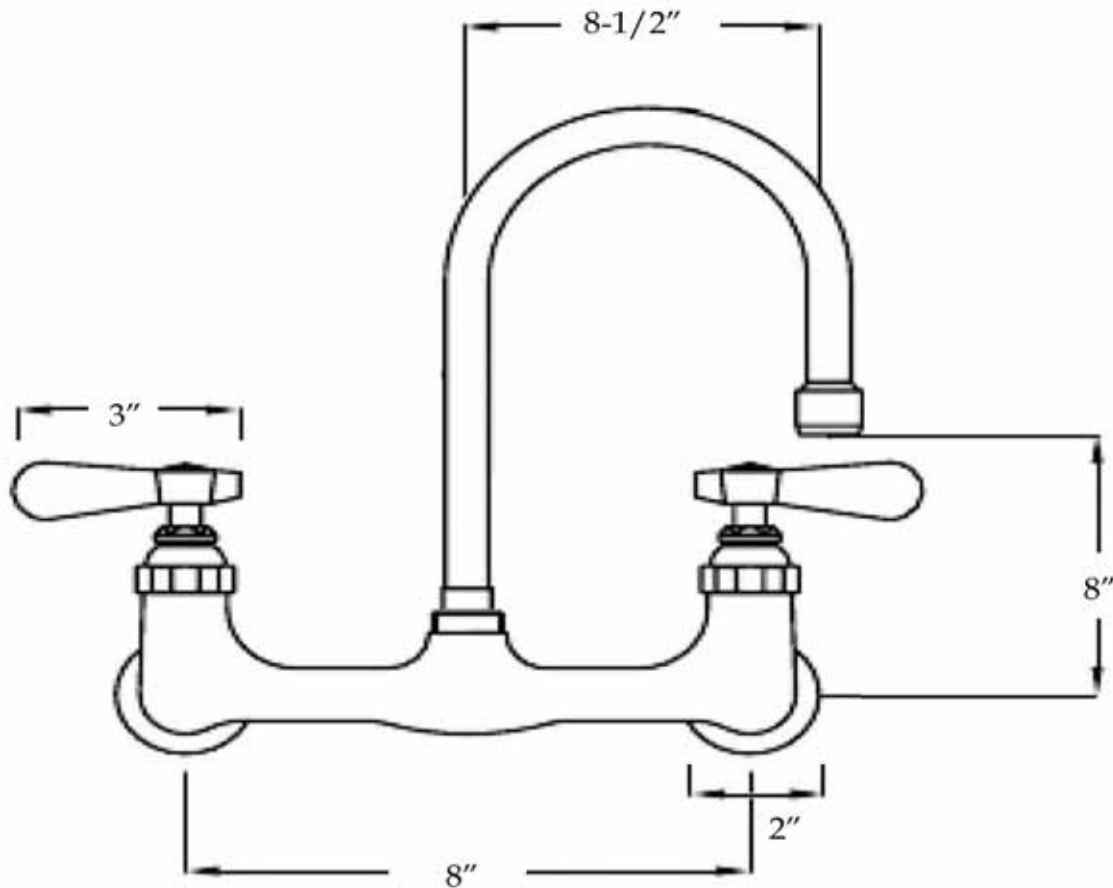

MAIDSTONE

www.MaidstoneSupply.com

Wall Mount Gooseneck Utility Faucet

Part No: 144-W1

Wall to Spout: 11"

Contact Maidstone for additional information and specifications. For complete warranty information and a list of dealers visit www.MaidstoneSupply.com. All products and specifications are subject to change without notice. Maidstone is not responsible for typographical and/or dimensional errors. Typographical errors are subject to correction.

Note: Rough-in dimensions may vary +/- 1/2" and are subject to change. No responsibility is assumed by Maidstone.