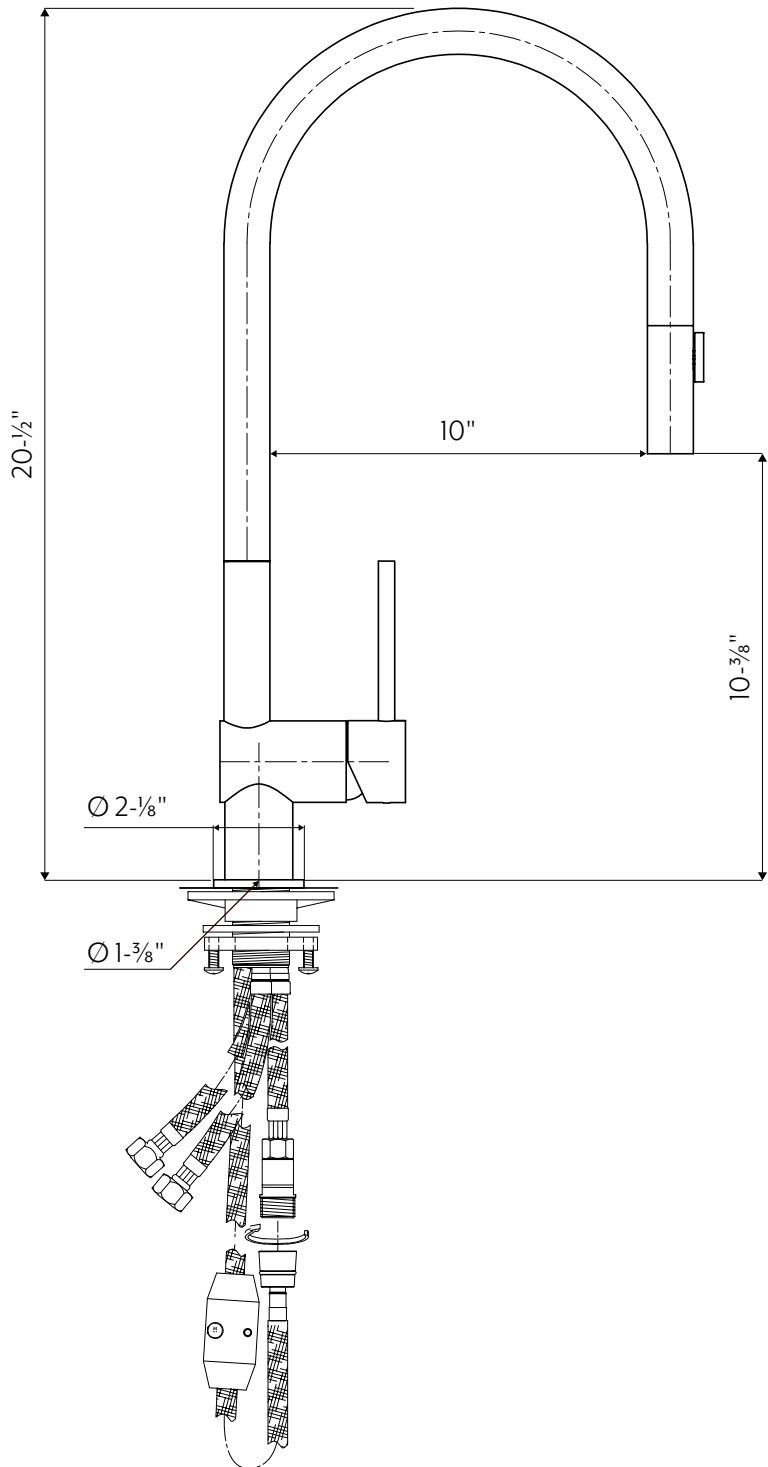

# MODEL **VELA SD**

## Single Hole Pull-Out Stainless Steel Kitchen Faucet with Dual Spray Toggle Button

- Marine Grade 316L machined stainless steel construction
- Maximum counter thickness: 2-7/16"
- Minimum install hole diameter: 1-3/8"
- Braided stainless steel flexible hoses 3/8" compression
- Hose pull-out length up to 15"
- Flow rate: 1.75 GPM at 45 PSI in conformity with CalGreen and WaterSense requirements
- Right-side or front lever installation
- The lever rotates 90°, and goes back only 6°
- The spout rotates 360°
- Cold water flow positioned towards front for child safety
- EasyClean spray face
- Counterweight ensures smooth gliding hose
- Docking system ensures easy alignment and firm positioning of the spray in the spout
- The spray pattern is controlled by the elegant stainless steel toggle button
- Fully recyclable
- 100% lead free – the ideal choice for your drinking water
- Areas of application: Indoor & outdoor