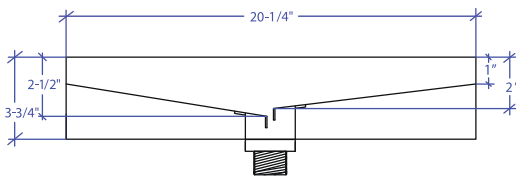

## • FEATURES

16-gauge type 304 stainless steel

## • TECHNICAL INFORMATION

External dimension: 20-1/4"Lx13-1/4"Wx3-3/4"D  
Basin dimensions: 20"Lx13"Wx2-1/2"D