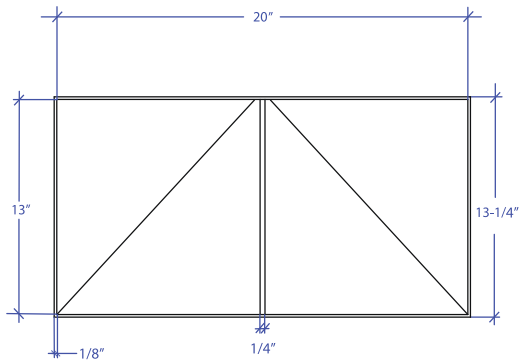

## • FEATURES

16-gauge type 304 stainless steel

## • TECHNICAL INFORMATION

External dimension: 20-1/4"Lx13-1/4"Wx3-3/4"D  
Basin dimensions: 20"Lx13"Wx2-1/2"D