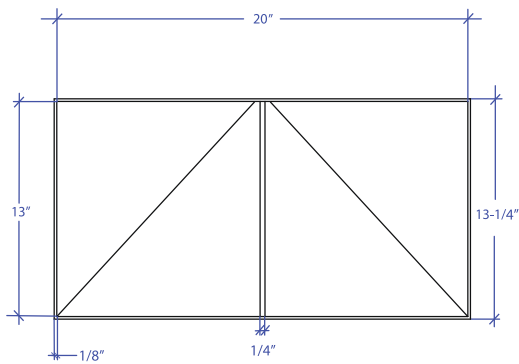

GÜELL MGVB-302RGSB

*ADA compliant

• FEATURES

16-gauge type 304 stainless steel

• TECHNICAL INFORMATION

External dimension: 20-1/4"Lx13-1/4"Wx3-3/4"D
Basin dimensions: 20"Lx13"Wx2-1/2"D

• FINISHES

Rose Gold PVD Satin Brushed stainless steel