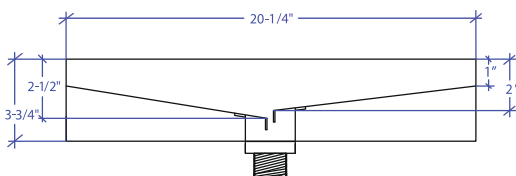

GÜELL MGVB-302RGSB

*ADA compliant

• FEATURES

16-gauge type 304 stainless steel

• TECHNICAL INFORMATION

External dimension: 20-1/4"Lx13-1/4"Wx3-3/4"D
Basin dimensions: 20"Lx13"Wx2-1/2"D

• FINISHES

Rose Gold PVD Satin Brushed stainless steel