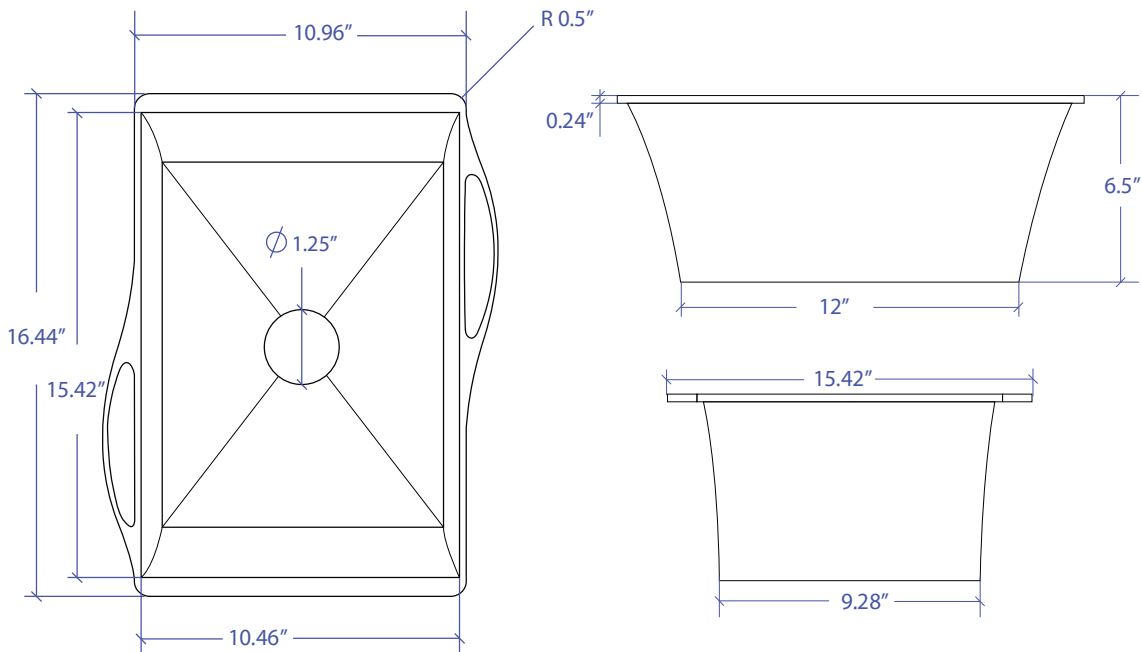

PROJECT INFORMATION			
Project			
Date	/ /	QTY	
Specifier			
Contact			
Note