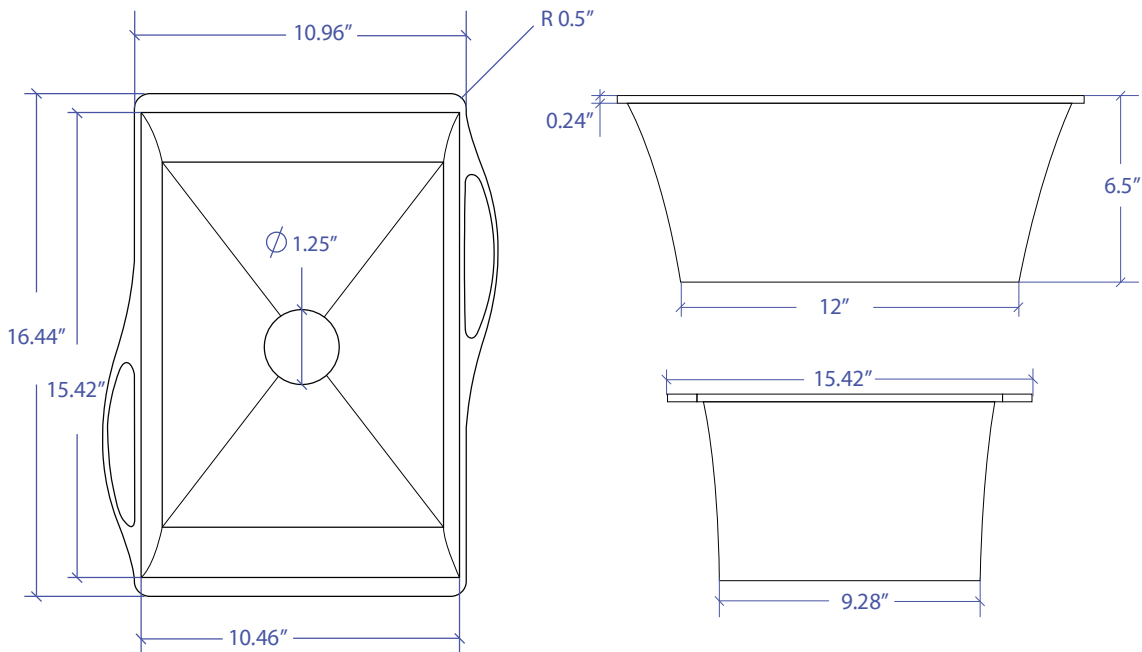

PROJECT INFORMATION			
Project			
Date	/	/	QTY
Specifier			
Contact			
Note