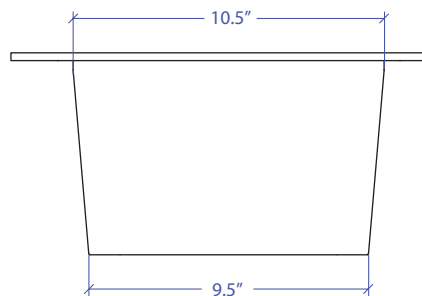

PROJECT INFORMATION

Project			
Date	/	/	QTY
Specifier			
Contact			
Note