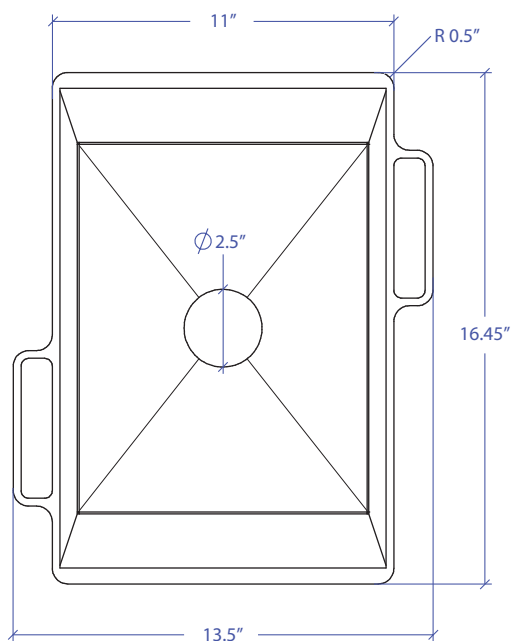

PROJECT INFORMATION

Project			
Date	/	/	QTY
Specifier			
Contact			
Note