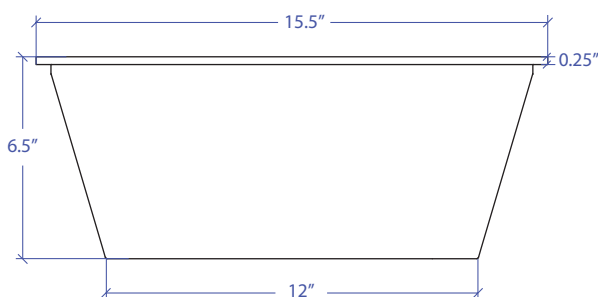

PROJECT INFORMATION

Project			
Date	/	/	QTY
Specifier			
Contact			
Note