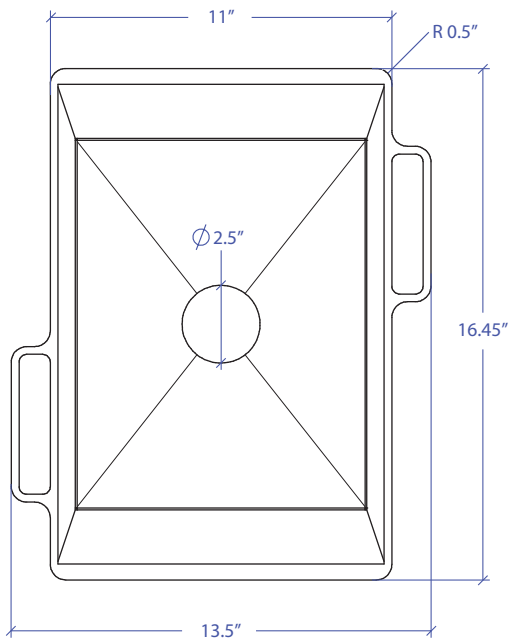

PROJECT INFORMATION			
Project			
Date	/	/	QTY
Specifier			
Contact			
Note			

ACCESSORIES