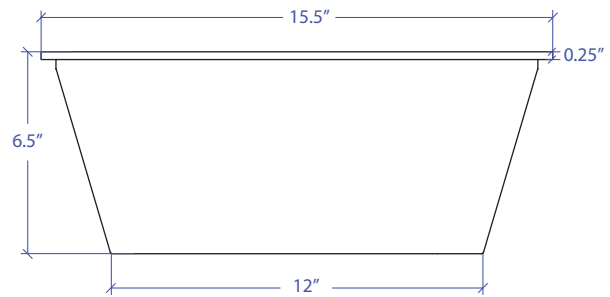

PROJECT INFORMATION			
Project			
Date	/	/	QTY
Specifier			
Contact			
Note			

ACCESSORIES