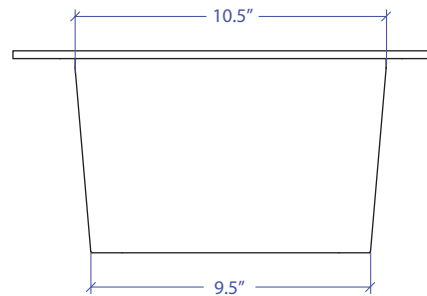

PROJECT INFORMATION			
Project			
Date	/	/	QTY
Specifier			
Contact			
Note			

ACCESSORIES