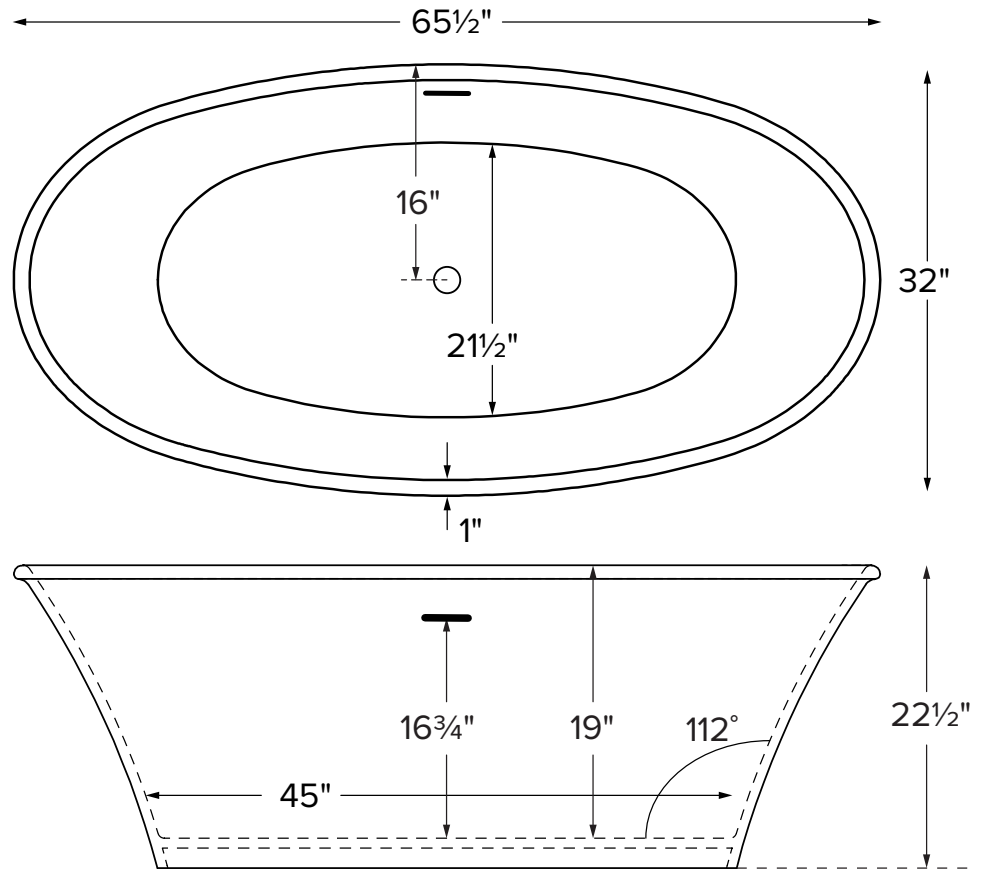

Charlotte

MODEL 400
65.5" x 32" x 22.5"
FREESTANDING 67 gal to overflow
Mineral Composite
160 lbs / 73 kg soaker
Filling this tub to the maximum may require an above average size or dedicated water heater.

Inside view of tub