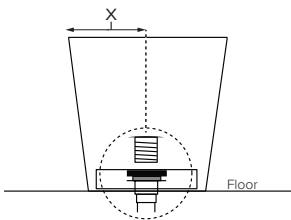

Charlotte

MODEL 400
65.5" x 32" x 22.5"
FREESTANDING 67 gal to overflow
Mineral Composite
160 lbs / 73 kg soaker
Filling this tub to the maximum may require an above average size or dedicated water heater.

Drain Rough-In Measurement

X
16"

ELECTRICAL COMPONENTS & SPECIFICATIONS		
Required Electrical Service - 110 Volt		
Hydrotherapy Package	Components Included	GFCI
Air Massage	heated blower	1-15 amp
Electrical requirements may change with the addition of optional therapy components. See specific option details or installation information. CSA Certified C/US; B45.5/IAPMO ANSI Z124.1 and ANSI 112.19.7		

Inside view of tub