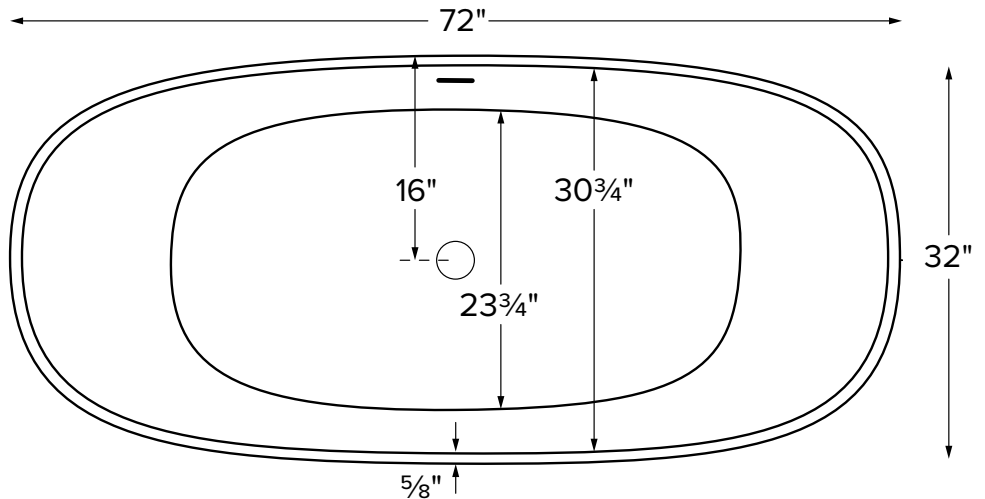

Maricela

Features an integrated overflow

MODEL 408
72" x 32" x 23.75"
FREESTANDING 72 gal to overflow
Mineral Composite
247 lbs / 112 kg soaker
Filling this tub to the maximum may require an above average size or dedicated water heater.

Inside view of tub