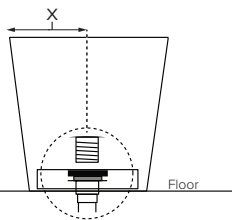

ELECTRICAL COMPONENTS & SPECIFICATIONS		
Required Electrical Service - 110 Volt		
Hydrotherapy Package	Components Included	GFCI
Air Massage	heated blower	1-15 amp
Electrical requirements may change with the addition of optional therapy components. See specific option details or installation information. CSA Certified C/US; B45.5/IAPMO ANSI Z124.1 and ANSI 112.19.7		

ORDERING AND INSTALLATION

- Before ordering or installing, please consider future access to equipment.
- Integrated overflow with toe tap drain included.
- Air baths require job site preparations for remote mounting the blower and required check valve. Check valve must be installed higher than the rim of the tub.
- Waterproof remote control included. Keypad is shipped loose and may be mounted nearby.
- Faucet valves cannot be installed on this tub model.

See the Installation & Operation Manual for more details.
MTI's Customer Service: Monday-Friday 8am-6pm EST
800-783-8827 or service@mtibaths.com

• Before discarding tub packaging, check for accessories that may be packaged inside.
• All product measurements are ±1/2".
• Specifications and configurations are subject to change without notice.
• Measurements herein supersede all others published prior to publication date below.