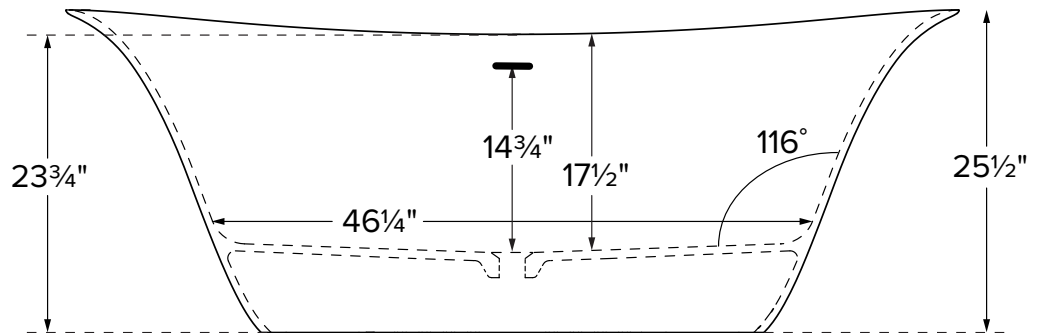

ELECTRICAL COMPONENTS & SPECIFICATIONS		
Required Electrical Service - 110 Volt		
Hydrotherapy Package	Components Included	GFCI
Air Massage	heated blower	1-15 amp
Electrical requirements may change with the addition of optional therapy components. See specific option details or installation information. CSA Certified C/US; B45.5/IAPMO ANSI Z124.1 and ANSI 112.19.7		

ORDERING AND INSTALLATION

- Before ordering or installing, please consider future access to equipment.
- Integrated overflow with toe tap drain included.
- Air baths require job site preparations for remote mounting the blower and required check valve. Check valve must be installed higher than the rim of the tub.
- Waterproof remote control included. Keypad is shipped loose and may be mounted nearby.
- Faucet valves cannot be installed on this tub model.

See the Installation & Operation Manual for more details.
MTI's Customer Service: Monday-Friday 8am-6pm EST
800-783-8827 or service@mtibaths.com

• Before discarding tub packaging, check for accessories that may be packaged inside.
• All product measurements are ±1/2".
• Specifications and configurations are subject to change without notice.
• Measurements herein supersede all others published prior to publication date below.